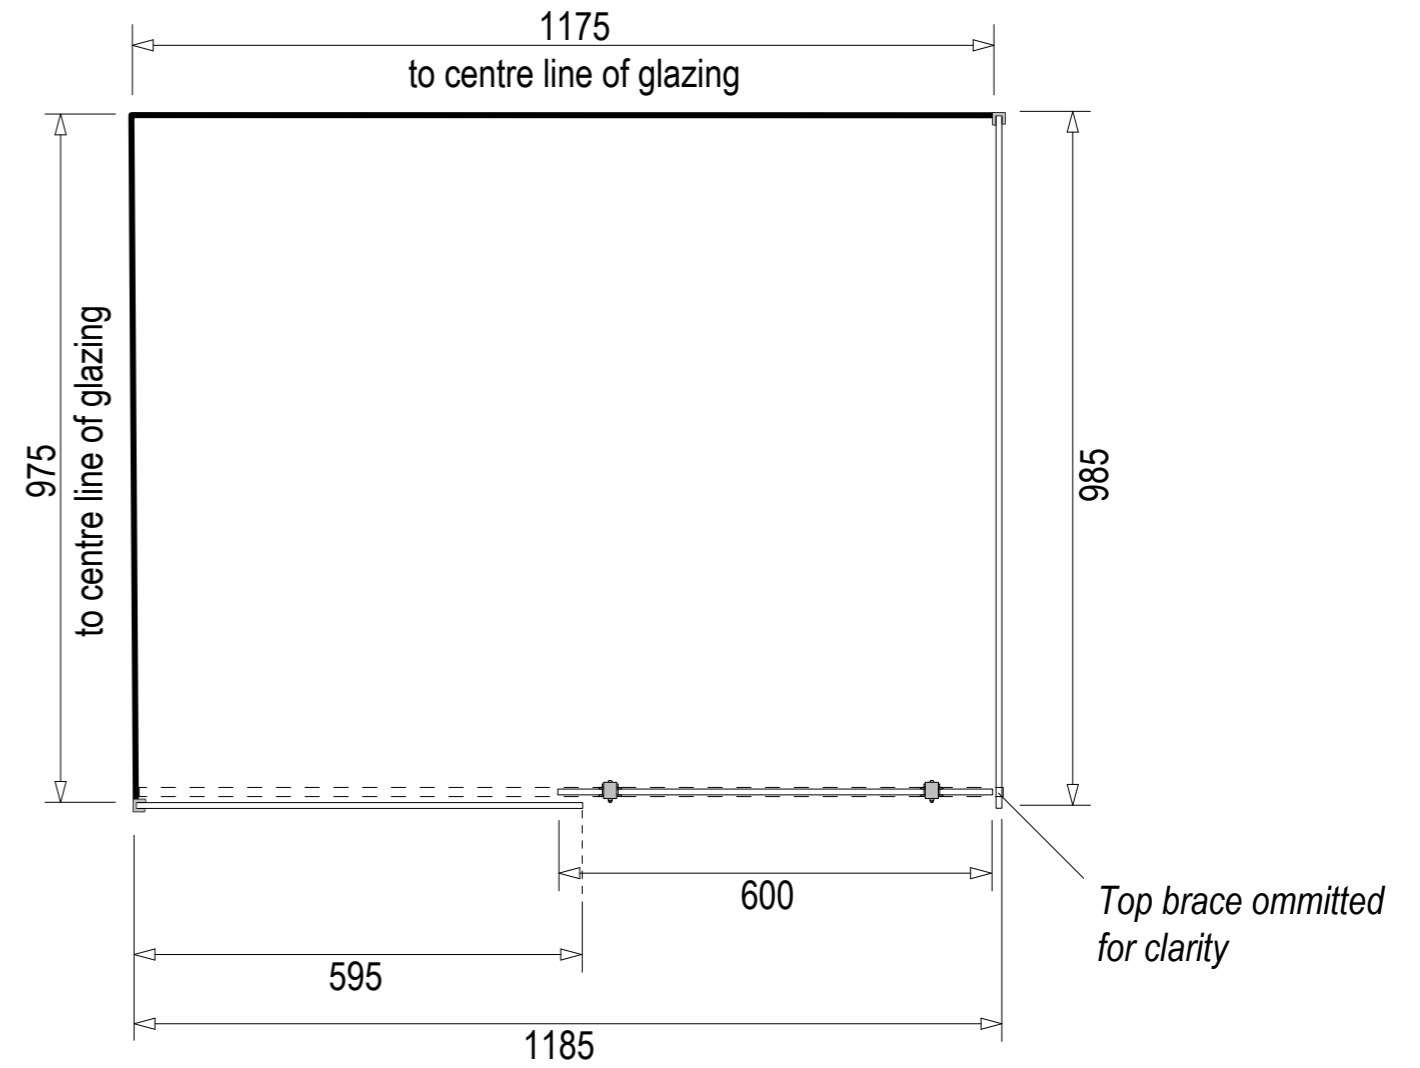

Sliding

For more information visit www.mitre10.co.nz

Screen Specifications & Components:

- 3x 8mm Toughened **CristalVision™** Nano-Coated Screens @ 2023 high
- 2x Wall Glazing Channels @ 2023mm high
- 1x 6mm Toughened Glass Top Brace @ 100mm wide
- 4x Top Brace Blocks
- 2x Adjustable self-centering 180° Hinges
- 1x Handle set @ 207mm high (192mm hole centres)
- 1x Sill Kit (more info on following pages)

Options in this size:

For more information visit www.mitre10.co.nz

Screen Specifications & Components:

- 3x 8mm Toughened **CristalVision™** Nano-Coated Screens @ 2023 high
- 2x Wall Glazing Channels @ 2023mm high
- 1x Stainless Steel Sliding Top Brace
- 2x Top Brace Blocks
- 2x Solara 'Barn Door' Sliding Rollers
- 1x Solara Handle set
- 1x Sill Kit (more info on following pages)