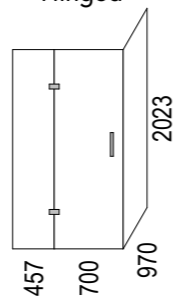

Note: Verify exact shower base dimensions on site

Tray Options:

PureWhite (Gloss White)

GraphiteBlack (Matte Black)

TileOver

Screen Options:

Tray Only (No Screen)

Hinged

Sliding

For more information visit www.mitre10.co.nz

Screen Specifications & Components:

- 3x 8mm Toughened **CristalVision™** Nano-Coated Screens @ 2023 high
- 2x Wall Glazing Channels @ 2023mm high
- 1x 6mm Toughened Glass Top Brace @ 100mm wide
- 4x Top Brace Blocks
- 2x Adjustable self-centering 180° Hinges
- 1x Handle set @ 207mm high (192mm hole centres)
- 1x Sill Kit (more info on following pages)