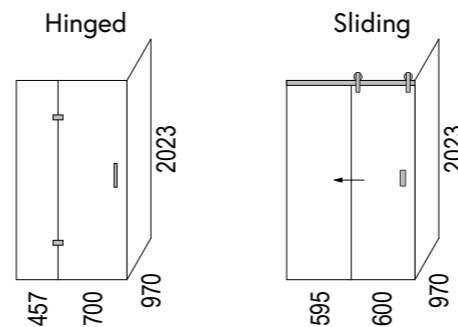

Sliding

For more information visit www.mitre10.co.nz

Screen Specifications & Components:

- 3x 8mm Toughened **CristalVision™** Nano-Coated Screens @ 2023 high
- 2x Wall Glazing Channels @ 2023mm high
- 1x 6mm Toughened Glass Top Brace @ 100mm wide
- 4x Top Brace Blocks
- 2x Adjustable self-centering 180° Hinges
- 1x Handle set @ 207mm high (192mm hole centres)
- 1x Sill Kit (more info on following pages)

Options in this size:

For more information visit www.mitre10.co.nz

Screen Specifications & Components:

- 3x 8mm Toughened **CristalVision™** Nano-Coated Screens @ 2023 high
- 2x Wall Glazing Channels @ 2023mm high
- 1x Stainless Steel Sliding Top Brace
- 2x Top Brace Blocks
- 2x Solara 'Barn Door' Sliding Rollers
- 1x Solara Handle set
- 1x Sill Kit (more info on following pages)