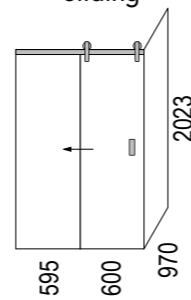

Note: Verify exact shower base dimensions on site

Tray Options:

PureWhite (Gloss White)

GraphiteBlack (Matte Black)

TileOver

Screen Options:

Tray Only (No Screen)

Hinged

Sliding

For more information visit www.mitre10.co.nz

Screen Specifications & Components:

- 3x 8mm Toughened **CristalVision™** Nano-Coated Screens @ 2023 high
- 2x Wall Glazing Channels @ 2023mm high
- 1x 6mm Toughened Glass Top Brace @ 100mm wide
- 4x Top Brace Blocks
- 2x Adjustable self-centering 180° Hinges
- 1x Handle set @ 207mm high (192mm hole centres)
- 1x Sill Kit (more info on following pages)