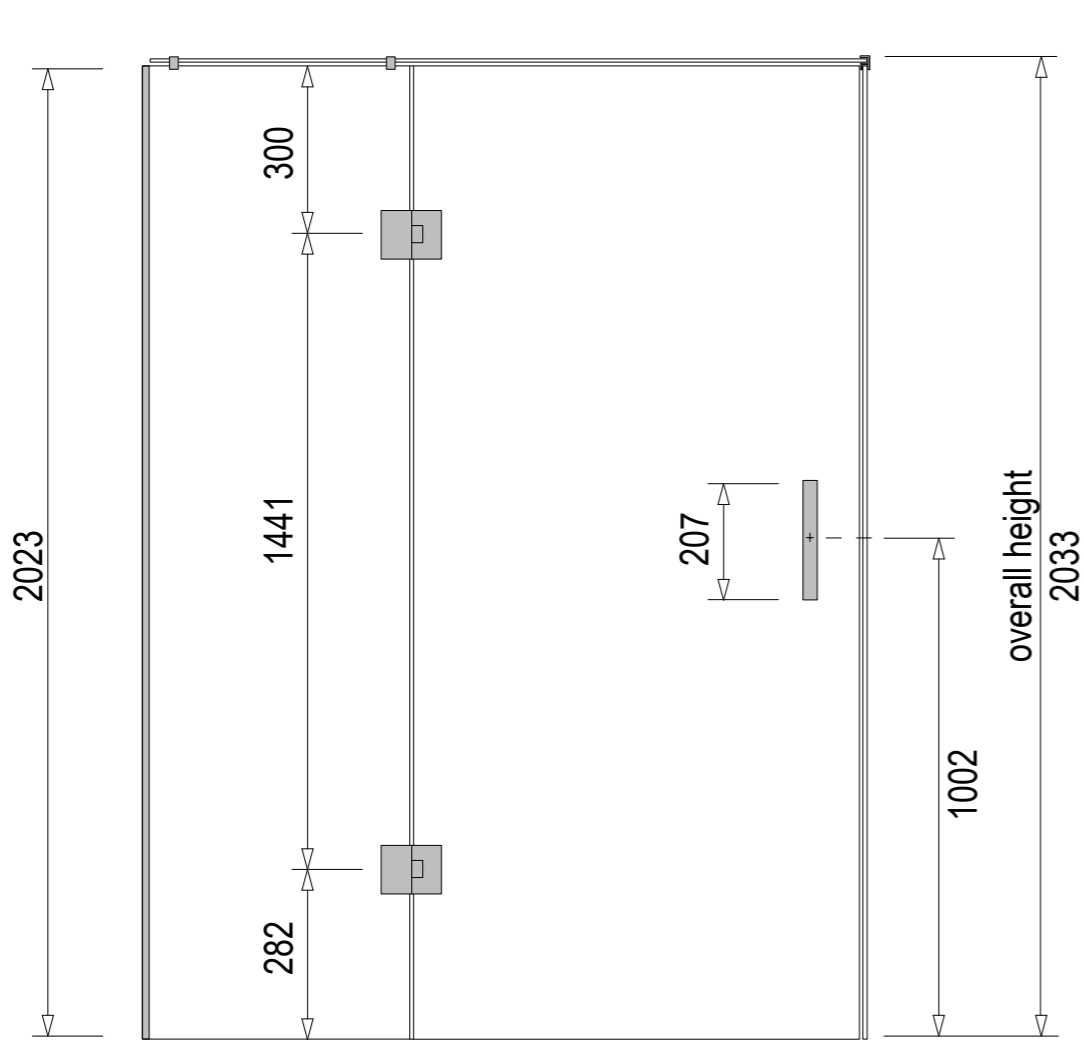

Note: Verify exact shower base dimensions on site

Tray Options:

PureWhite (Gloss White)

GraphiteBlack (Matte Black)

TileOver

Screen Options:

Tray Only (No Screen)

Hinged

Sliding

For more information visit www.mitre10.co.nz

Screen Specifications & Components:

- 3x 8mm Toughened **CristalVision™** Nano-Coated Screens @ 2023 high
- 2x Wall Glazing Channels @ 2023mm high
- 1x 6mm Toughened Glass Top Brace @ 100mm wide
- 4x Top Brace Blocks
- 2x Adjustable self-centering 180° Hinges
- 1x Handle set @ 207mm high (192mm hole centres)
- 1x Sill Kit (more info on following pages)

Options in this size:

For more information visit www.mitre10.co.nz

Screen Specifications & Components:

- 3x 8mm Toughened **CristalVision™** Nano-Coated Screens @ 2023 high
- 2x Wall Glazing Channels @ 2023mm high
- 1x Stainless Steel Sliding Top Brace
- 2x Top Brace Blocks
- 2x Solara 'Barn Door' Sliding Rollers
- 1x Solara Handle set
- 1x Sill Kit (more info on following pages)