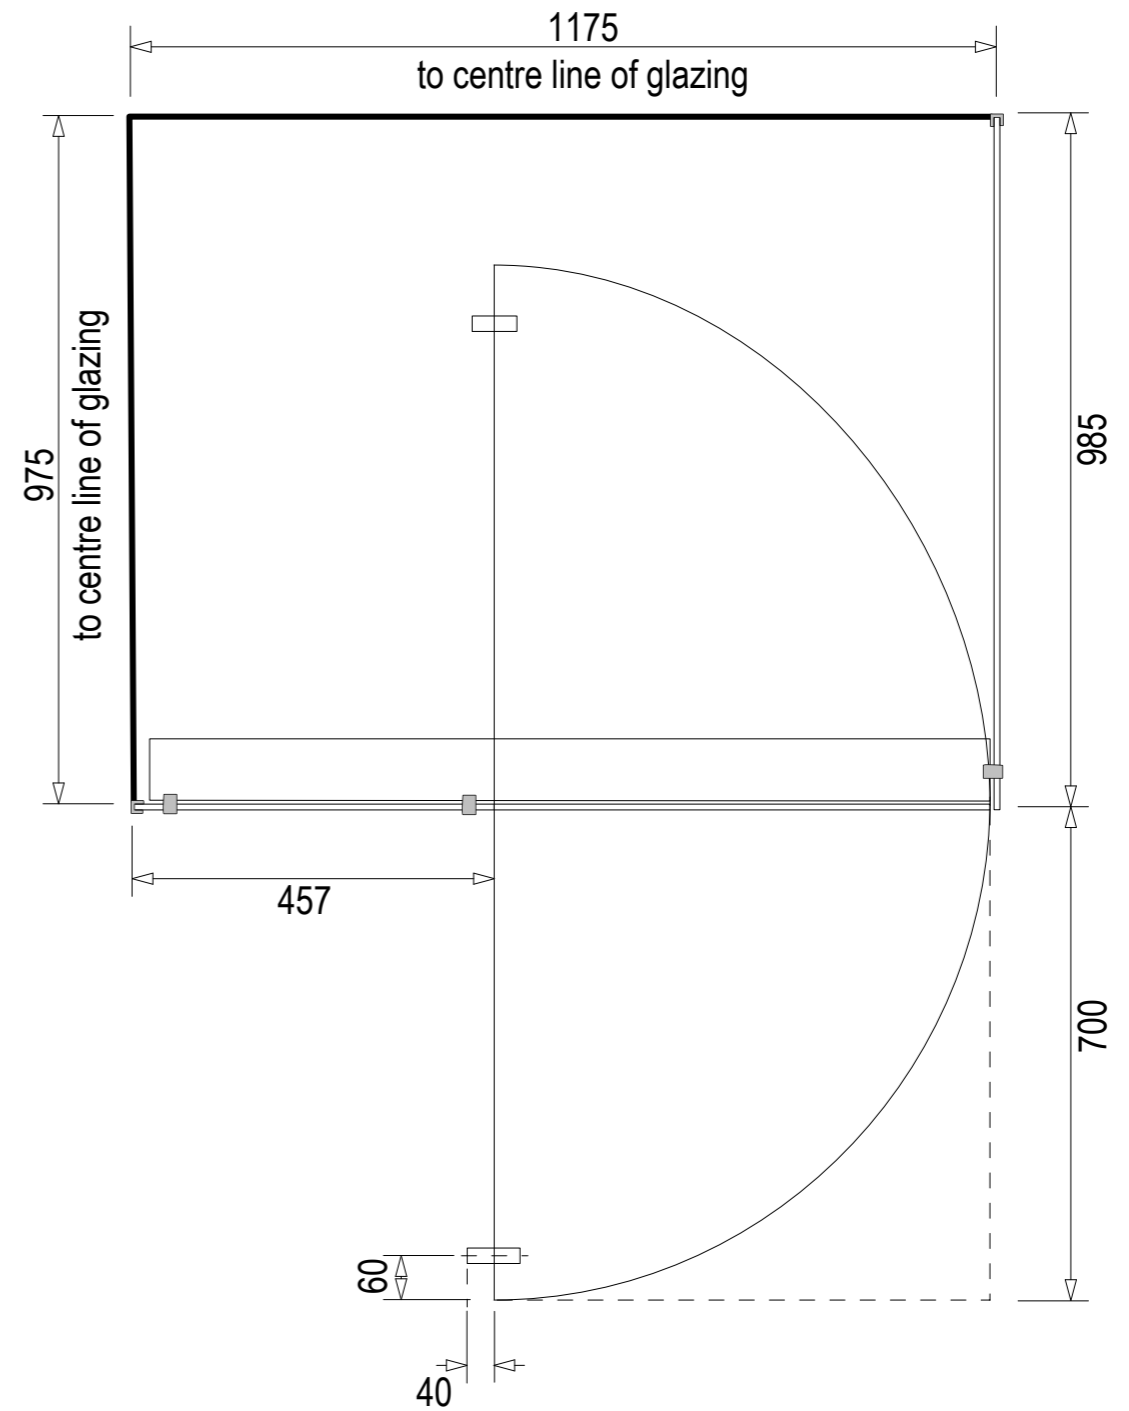

Note: Verify exact shower base dimensions on site

Tray Options:

PureWhite (Gloss White)

GraphiteBlack (Matte Black)

TileOver

Screen Options:

Tray Only (No Screen)

Hinged

Sliding

For more information visit www.mitre10.co.nz

Screen Specifications & Components:

- 3x 8mm Toughened **CristalVision™** Nano-Coated Screens @ 2023 high
- 2x Wall Glazing Channels @ 2023mm high
- 1x 6mm Toughened Glass Top Brace @ 100mm wide
- 4x Top Brace Blocks
- 2x Adjustable self-centering 180° Hinges
- 1x Handle set @ 207mm high (192mm hole centres)
- 1x Sill Kit (more info on following pages)

Options in this size:

For more information visit www.mitre10.co.nz

Screen Specifications & Components:

- 3x 8mm Toughened **CristalVision™** Nano-Coated Screens @ 2023 high
- 2x Wall Glazing Channels @ 2023mm high
- 1x Stainless Steel Sliding Top Brace
- 2x Top Brace Blocks
- 2x Solara 'Barn Door' Sliding Rollers
- 1x Solara Handle set
- 1x Sill Kit (more info on following pages)