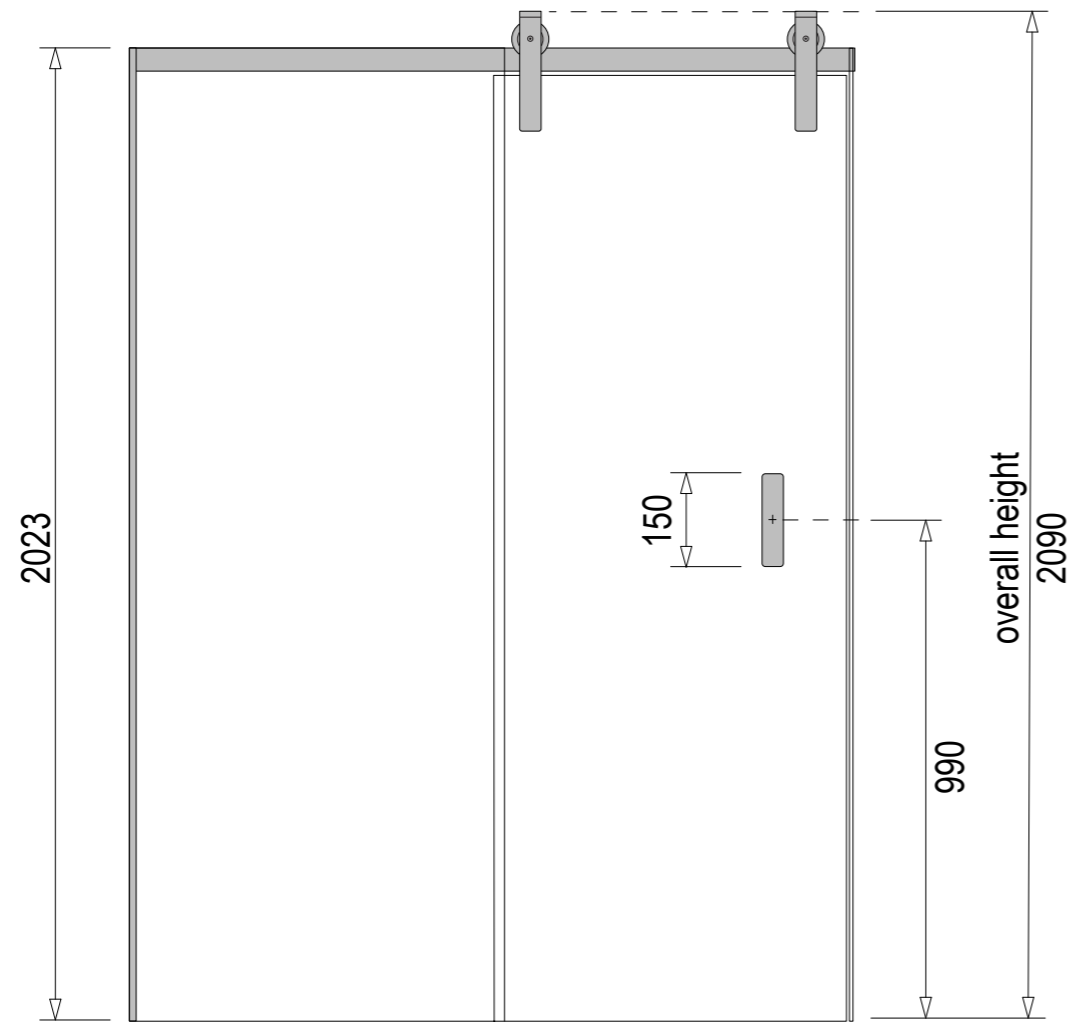

Sliding

For more information visit www.mitre10.co.nz

Screen Specifications & Components:

- 3x 8mm Toughened **CristalVision™** Nano-Coated Screens @ 2023 high
- 2x Wall Glazing Channels @ 2023mm high
- 1x 6mm Toughened Glass Top Brace @ 100mm wide
- 4x Top Brace Blocks
- 2x Adjustable self-centering 180° Hinges
- 1x Handle set @ 207mm high (192mm hole centres)
- 1x Sill Kit (more info on following pages)

Options in this size:

For more information visit www.mitre10.co.nz

Screen Specifications & Components:

- 3x 8mm Toughened **CristalVision™** Nano-Coated Screens @ 2023 high
- 2x Wall Glazing Channels @ 2023mm high
- 1x Stainless Steel Sliding Top Brace
- 2x Top Brace Blocks
- 2x Solara 'Barn Door' Sliding Rollers
- 1x Solara Handle set
- 1x Sill Kit (more info on following pages)