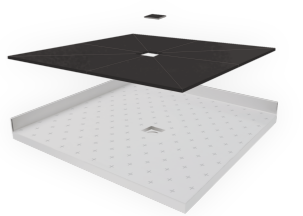

Note: Verify exact shower base dimensions on site

Tray Options:

PureWhite (Gloss White)

GraphiteBlack (Matte Black)

TileOver

Screen Options:

Tray Only (No Screen)

Hinged

Sliding

For more information visit www.mitre10.co.nz

Screen Specifications & Components:

- 3x 8mm Toughened **CristalVision™** Nano-Coated Screens @ 2023 high
- 2x Wall Glazing Channels @ 2023mm high
- 1x 6mm Toughened Glass Top Brace @ 100mm wide
- 4x Top Brace Blocks
- 2x Adjustable self-centering 180° Hinges
- 1x Handle set @ 207mm high (192mm hole centres)
- 1x Sill Kit (more info on following pages)

Options in this size:

For more information visit www.mitre10.co.nz

Screen Specifications & Components:

- 3x 8mm Toughened **CristalVision™** Nano-Coated Screens @ 2023 high
- 2x Wall Glazing Channels @ 2023mm high
- 1x Stainless Steel Sliding Top Brace
- 2x Top Brace Blocks
- 2x Solara 'Barn Door' Sliding Rollers
- 1x Solara Handle set
- 1x Sill Kit (more info on following pages)