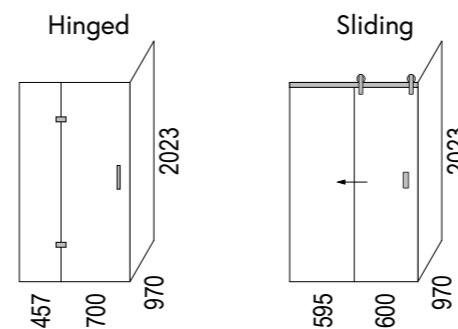

Options in this size:

For more information
visit www.mitre10.co.nz