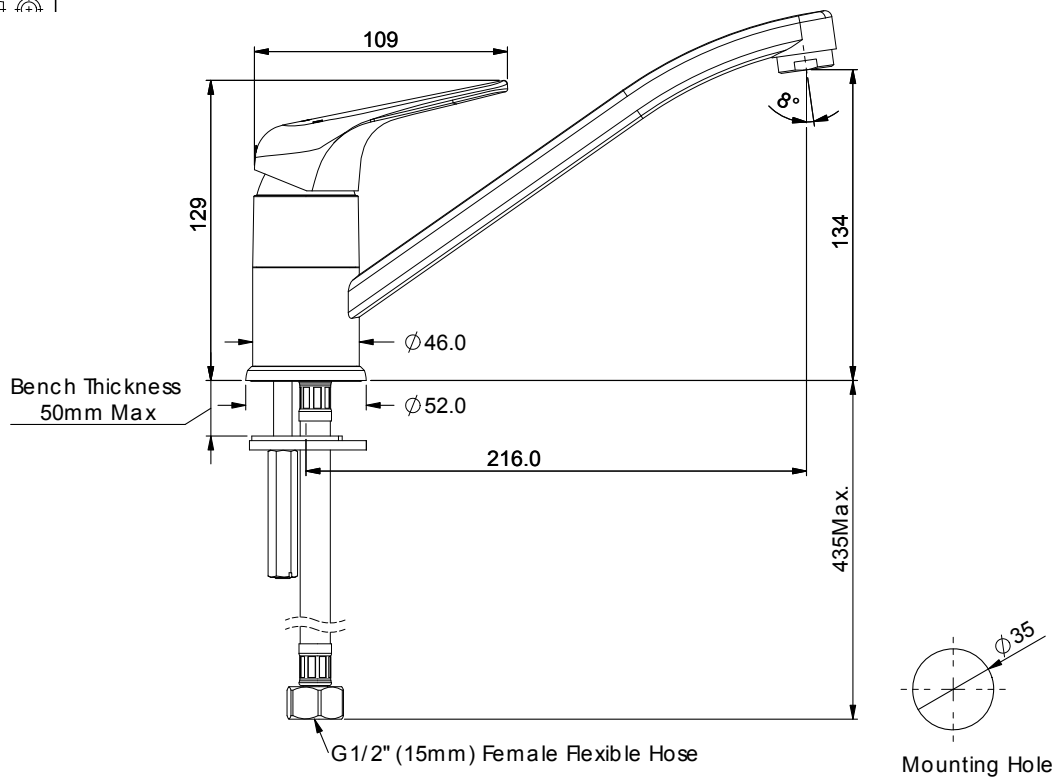

HELIX Sink Mixer

LF350840CP-2 | Chrome
LF350840BN-2 | PVD Brushed Nickel

MP:4 STAR 7.0L/MIN
LP :5 STAR 6.0L/MIN
All Pressure

- Lead Free
- Swivel Spout

NZ PHONE 0800 655 455
EMAIL nzsales@greenstapware.com
WEBSITE www.greenstapware.com