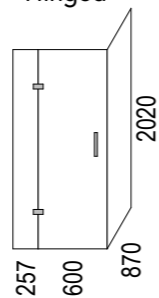

Tray Options:

PureWhite (Gloss White)

GraphiteBlack (Matte Black)

TileOver

Note: Verify exact shower base dimensions on site

Screen Options:

Tray Only (No Screen)

Hinged

### Screen Specifications & Components:

- 3x 8mm Toughened **CristalVision™** Nano-Coated Screens @ 2023 high
- 2x Wall Glazing Channels @ 2023mm high
- 1x 6mm Toughened Glass Top Brace @ 100mm wide
- 4x Top Brace Blocks
- 2x Adjustable self-centering 180° Hinges
- 1x Handle set @ 207mm high (192mm hole centres)
- 1x Sill Kit (more info on following pages)

### Options in this size:

For more information  
visit [www.mitre10.co.nz](http://www.mitre10.co.nz)

Ensure a minimum recess size of 250mm wide x 250mm long x 150mm deep for the waste outlet