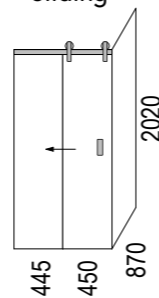

Sliding

Screens are reversible

For more information visit www.mitre10.co.nz