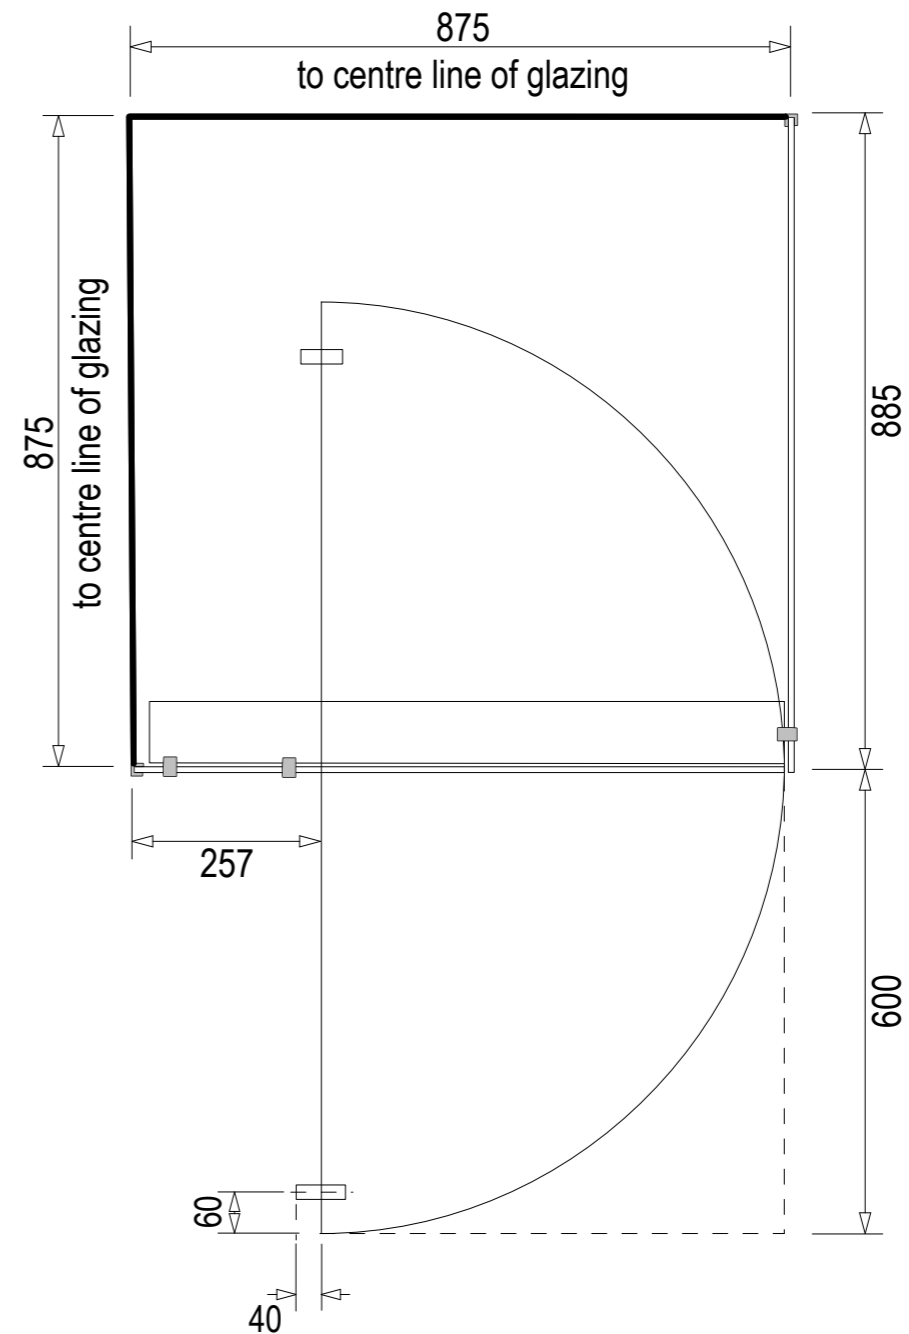

Tray Options:

PureWhite (Gloss White)

GraphiteBlack (Matte Black)

TileOver

Note: Verify exact shower base dimensions on site

Screen Options:

Tray Only (No Screen)

Hinged

### Screen Specifications & Components:

- 3x 8mm Toughened **CristalVision™** Nano-Coated Screens @ 2023 high
- 2x Wall Glazing Channels @ 2023mm high
- 1x 6mm Toughened Glass Top Brace @ 100mm wide
- 4x Top Brace Blocks
- 2x Adjustable self-centering 180° Hinges
- 1x Handle set @ 207mm high (192mm hole centres)
- 1x Sill Kit (more info on following pages)

### Options in this size:

For more information  
visit [www.mitre10.co.nz](http://www.mitre10.co.nz)

Ensure a minimum recess size of 250mm wide x 250mm long x 150mm deep for the waste outlet