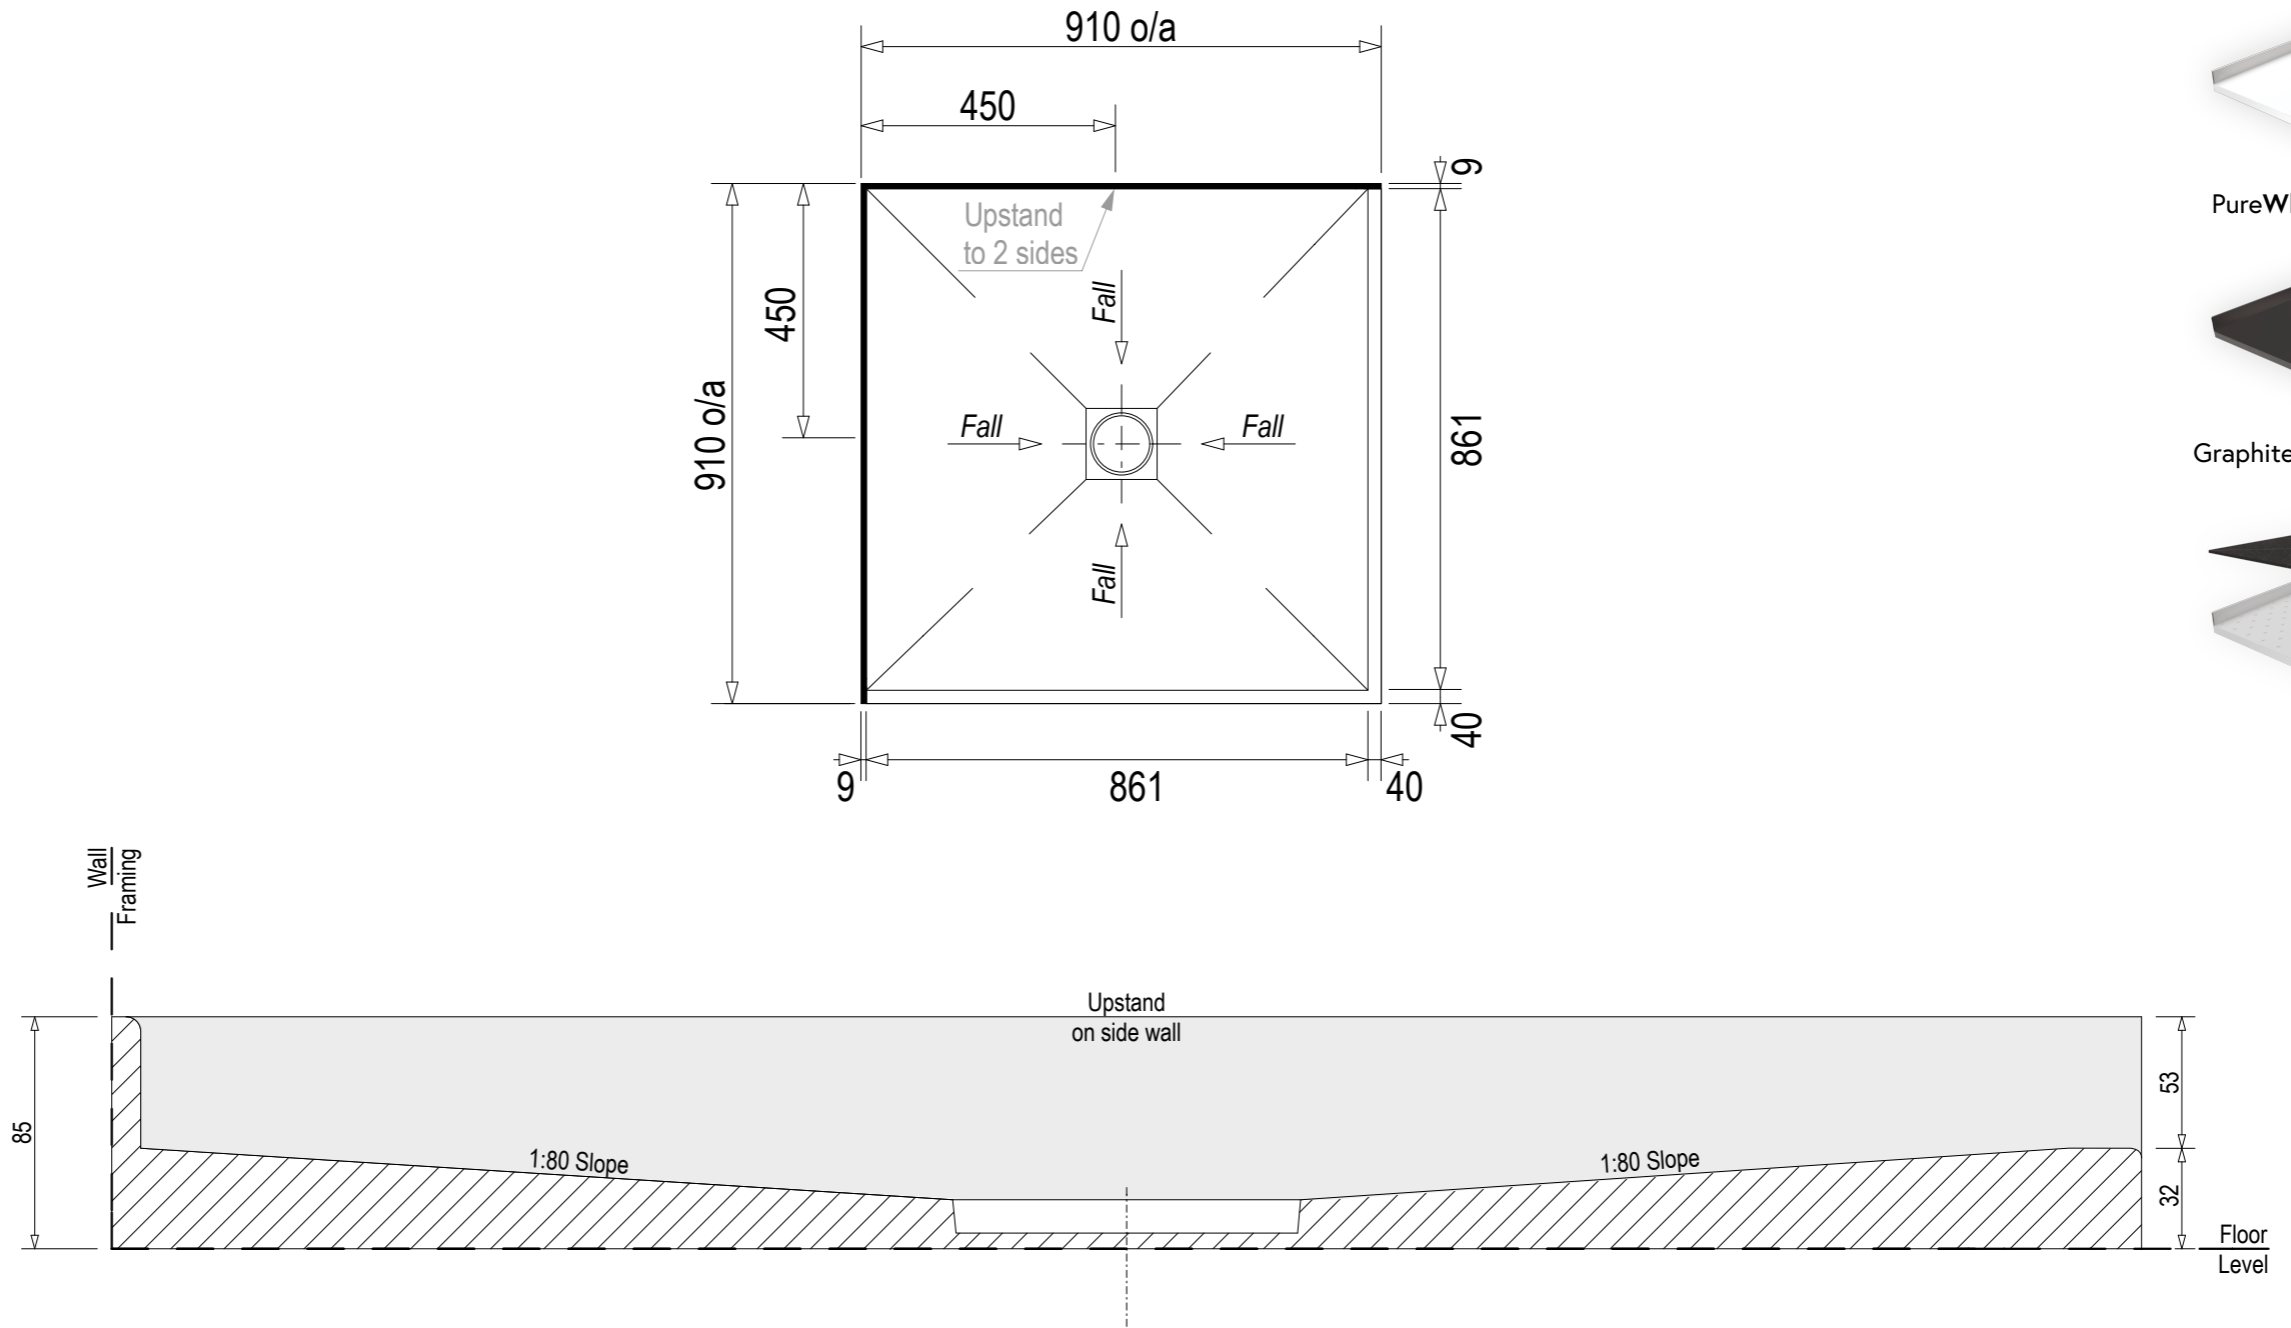

Tray Options:

PureWhite (Gloss White)

GraphiteBlack (Matte Black)

TileOver

Note: Verify exact shower base dimensions on site

Screen Options:

Tray Only (No Screen)

Hinged

### Screen Specifications & Components:

- 3x 8mm Toughened **CristalVision™** Nano-Coated Screens @ 2023 high
- 2x Wall Glazing Channels @ 2023mm high
- 1x 6mm Toughened Glass Top Brace @ 100mm wide
- 4x Top Brace Blocks
- 2x Adjustable self-centering 180° Hinges
- 1x Handle set @ 207mm high (192mm hole centres)
- 1x Sill Kit (more info on following pages)

### Options in this size:

For more information  
visit [www.mitre10.co.nz](http://www.mitre10.co.nz)

Ensure a minimum recess size of 250mm wide x 250mm long x 150mm deep for the waste outlet