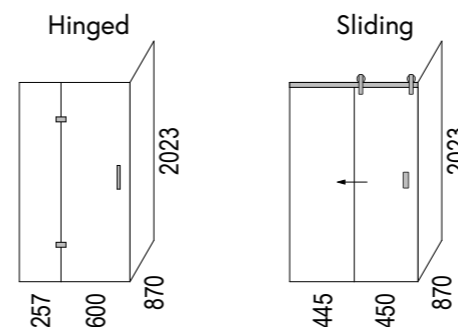

Options in this size:

For more information visit www.mitre10.co.nz