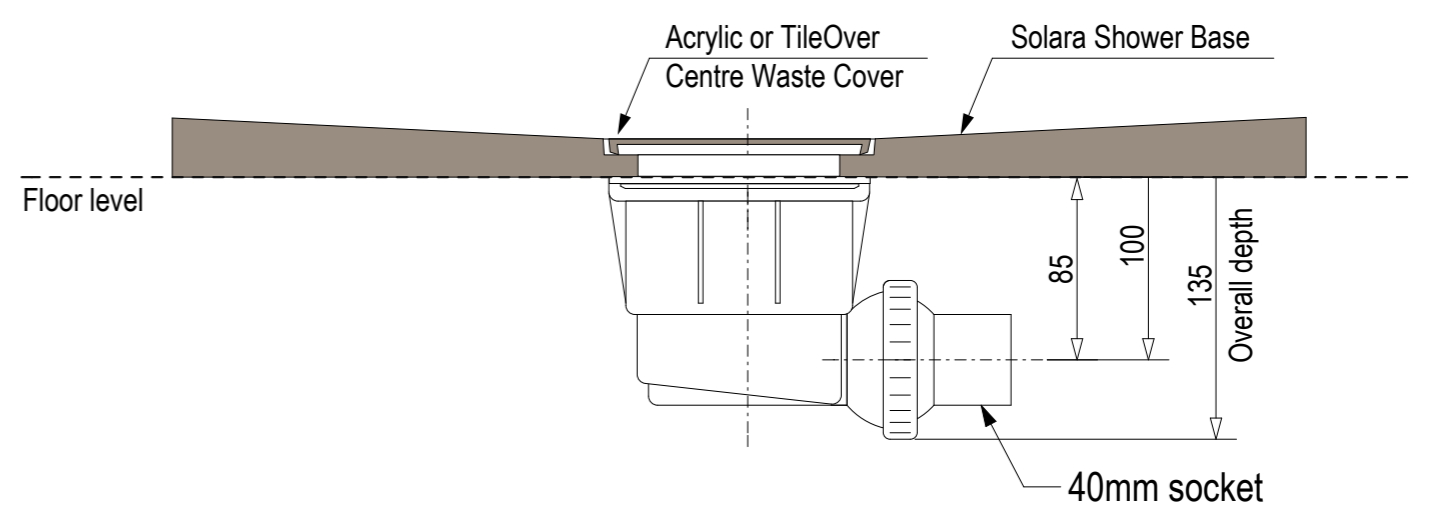

### Options in this size:

For more information visit [www.mitre10.co.nz](http://www.mitre10.co.nz)

Note: Screens are reversible

### Screen Specifications & Components:

- 3x 8mm Toughened **CristalVision™** Nano-Coated Screens @ 2023 high
- 2x Wall Glazing Channels @ 2023mm high
- 1x 6mm Toughened Glass Top Brace @ 100mm wide
- 4x Top Brace Blocks
- 2x Adjustable self-centering 180° Hinges
- 1x Handle set @ 207mm high (192mm hole centres)
- 1x Sill Kit (more info on following pages)

### Options in this size:

For more information  
visit [www.mitre10.co.nz](http://www.mitre10.co.nz)

Ensure a minimum recess size of 250mm wide x 250mm long x 150mm deep for the waste outlet