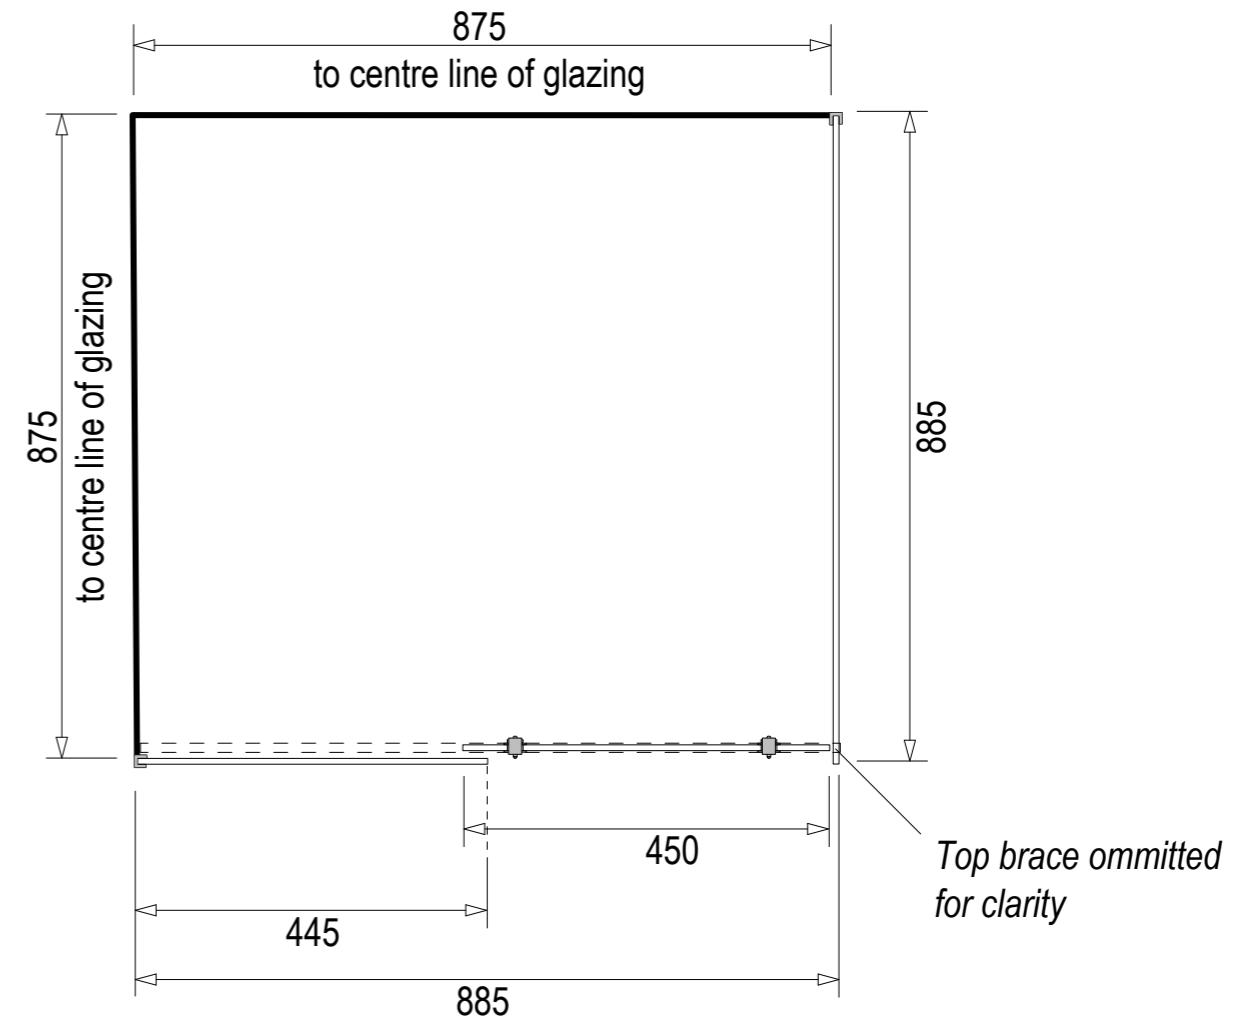

Note: Screens are reversible

Screen Specifications & Components:

- 3x 8mm Toughened **CristalVision™** Nano-Coated Screens @ 2023 high
- 2x Wall Glazing Channels @ 2023mm high
- 1x 6mm Toughened Glass Top Brace @ 100mm wide
- 4x Top Brace Blocks
- 2x Adjustable self-centering 180° Hinges
- 1x Handle set @ 207mm high (192mm hole centres)
- 1x Sill Kit (more info on following pages)