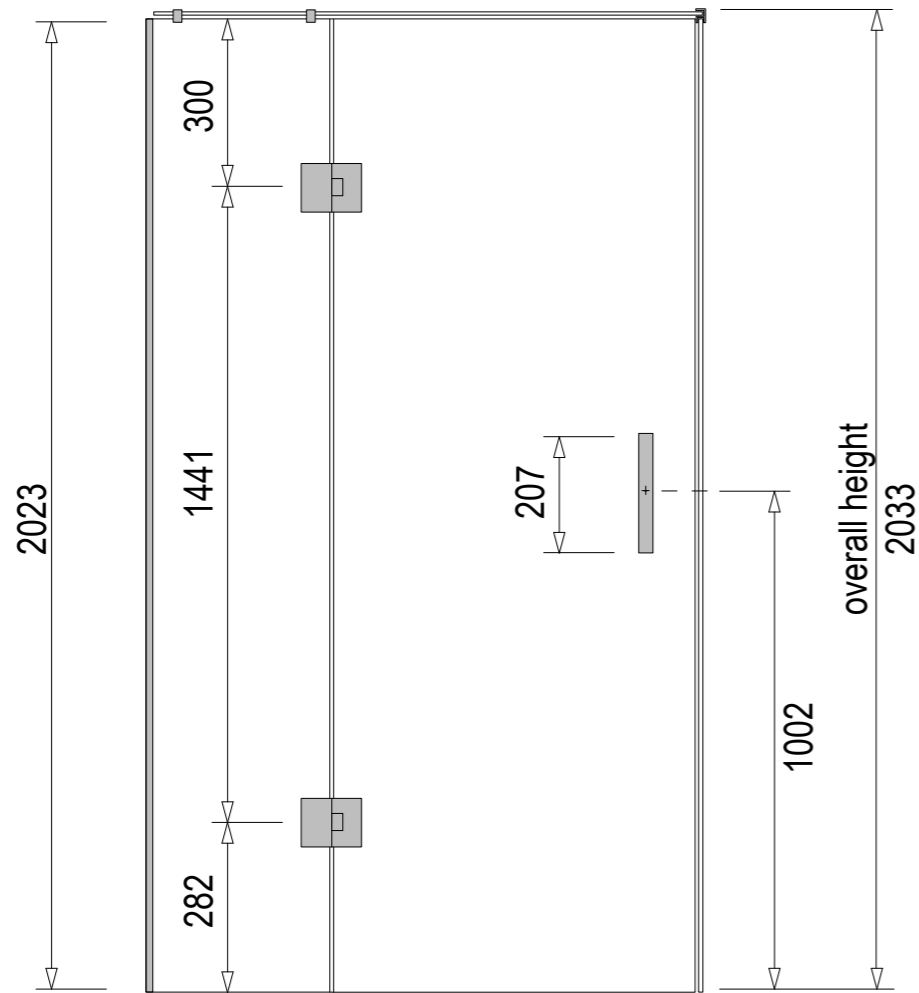

Note: Screens are reversible