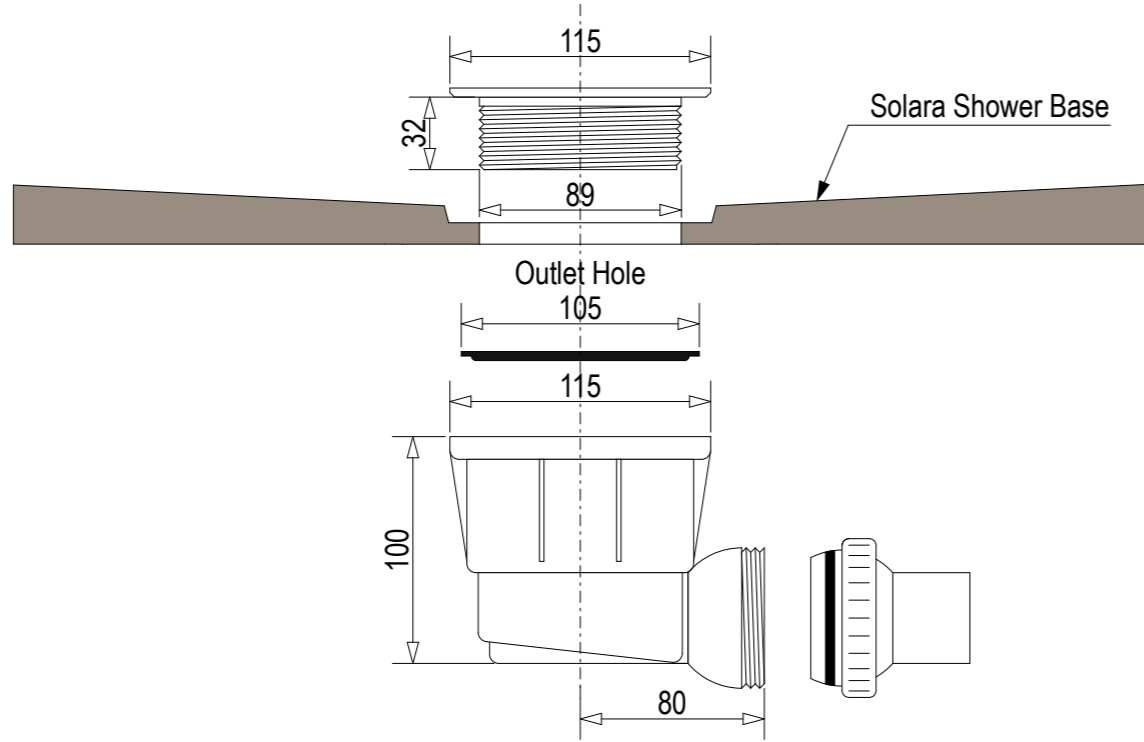

### Screen Specifications & Components:

- 3x 8mm Toughened **CristalVision™** Nano-Coated Screens @ 2023 high
- 2x Wall Glazing Channels @ 2023mm high
- 1x 6mm Toughened Glass Top Brace @ 100mm wide
- 4x Top Brace Blocks
- 2x Adjustable self-centering 180° Hinges
- 1x Handle set @ 207mm high (192mm hole centres)
- 1x Sill Kit (more info on following pages)

### Options in this size:

For more information  
visit [www.mitre10.co.nz](http://www.mitre10.co.nz)

Ensure a minimum recess size of 250mm wide x 250mm long x 150mm deep for the waste outlet