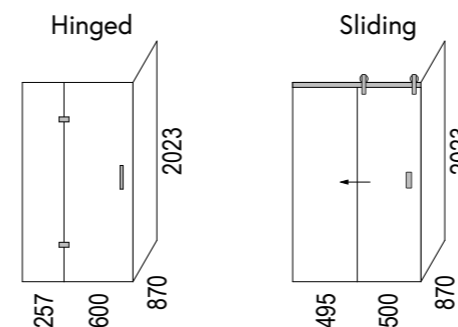

### Screen Specifications & Components:

- 3x 8mm Toughened **CristalVision™** Nano-Coated Screens @ 2023 high
- 2x Wall Glazing Channels @ 2023mm high
- 1x 6mm Toughened Glass Top Brace @ 100mm wide
- 4x Top Brace Blocks
- 2x Adjustable self-centering 180° Hinges
- 1x Handle set @ 207mm high (192mm hole centres)
- 1x Sill Kit (more info on following pages)

### Options in this size:

For more information visit [www.mitre10.co.nz](http://www.mitre10.co.nz)

Note: Screens are reversible

### Options in this size:

For more information  
visit [www.mitre10.co.nz](http://www.mitre10.co.nz)

Ensure a minimum recess size of 250mm wide x 250mm long x 150mm deep for the waste outlet