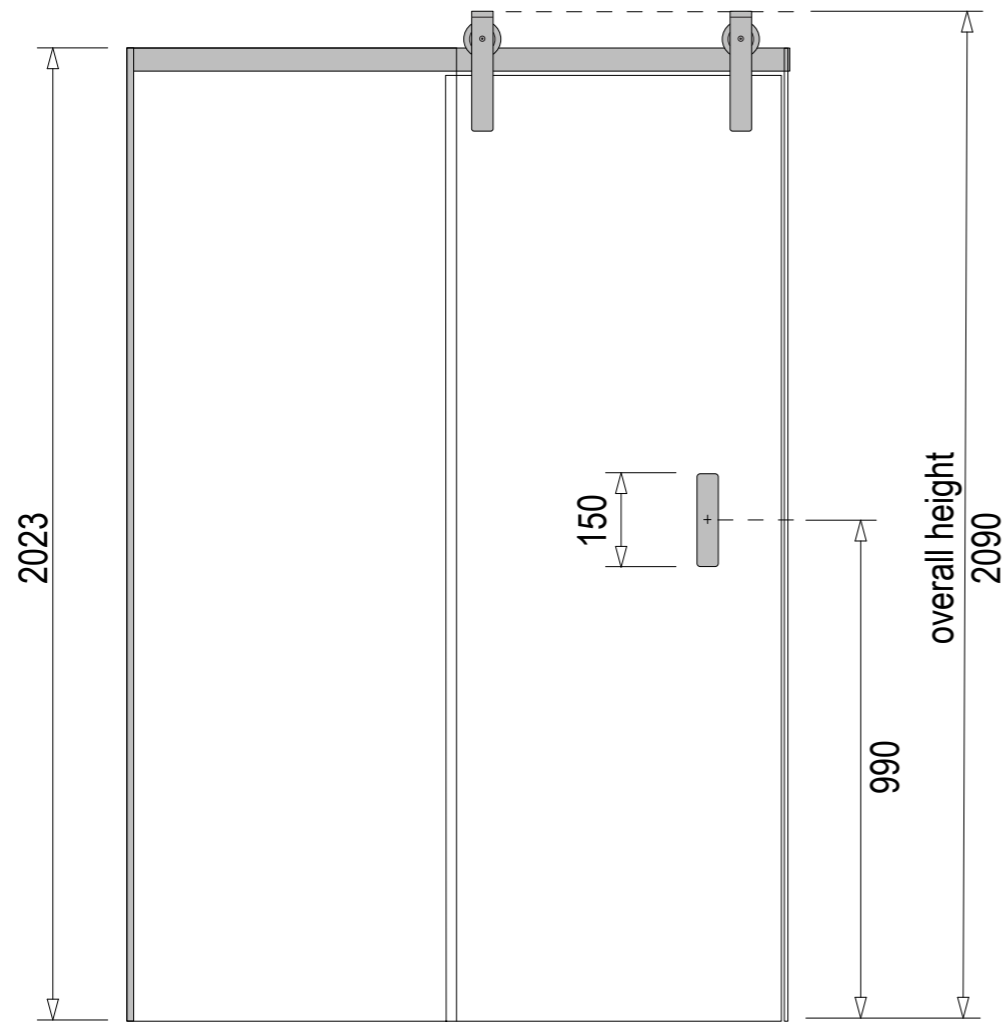

Note: Screens are reversible

Screen Specifications & Components:

- 3x 8mm Toughened **CristalVision™** Nano-Coated Screens @ 2023 high
- 2x Wall Glazing Channels @ 2023mm high
- 1x 6mm Toughened Glass Top Brace @ 100mm wide
- 4x Top Brace Blocks
- 2x Adjustable self-centering 180° Hinges
- 1x Handle set @ 207mm high (192mm hole centres)
- 1x Sill Kit (more info on following pages)