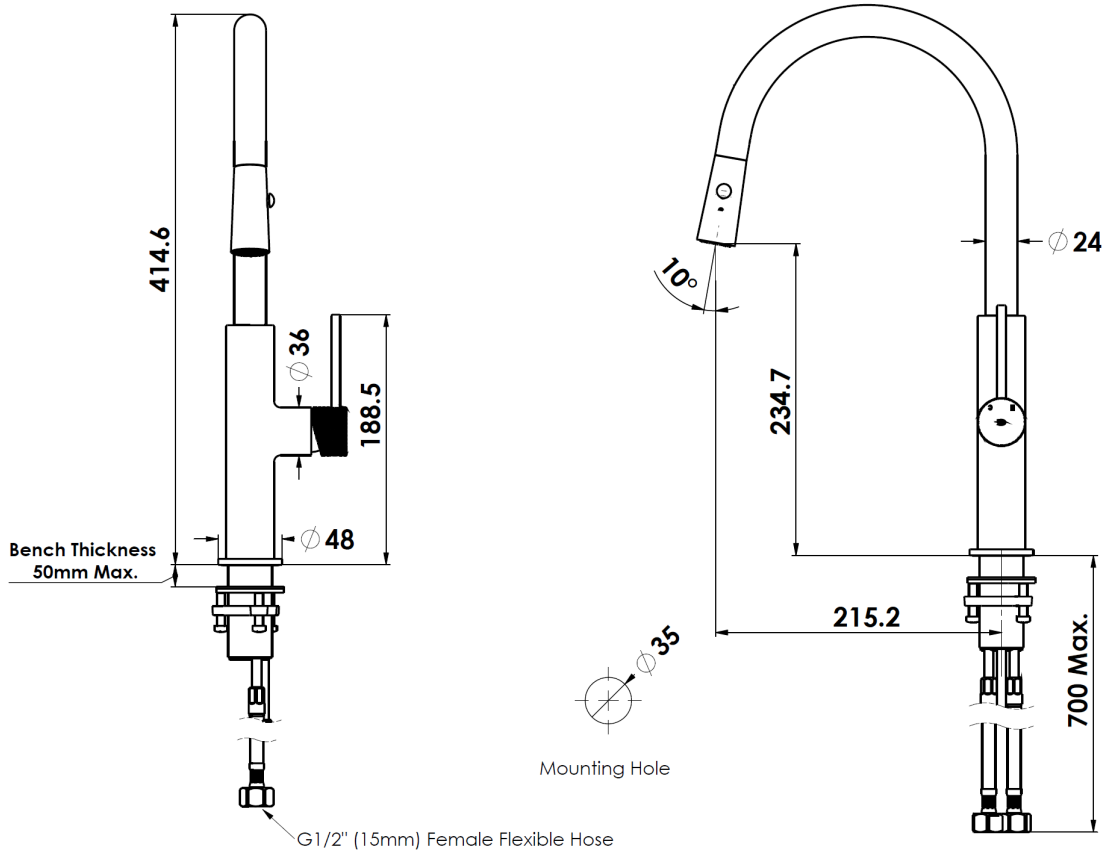

MAIA

Pull-Down Sink Mixer

- LF24302542CP | Chrome
- LF24302542BB | PVD Brushed Brass
- LF24302542MB | PVD Matte Black
- LF24302542GM | PVD Gunmetal
- LF24302542BN | PVD Brushed Nickel

MP: WELS 5 STAR 6.0L/MIN
Mains Pressure

- Swivel Spout
- Pull Down Handset
- Dual Function Spray
- suitable for Mains Pressures

NZ PHONE - 0800 655 455
EMAIL - nzsales@greenstapware.com
WEBSITE - www.greenstapware.com

 | **GREENS**
where life meets water