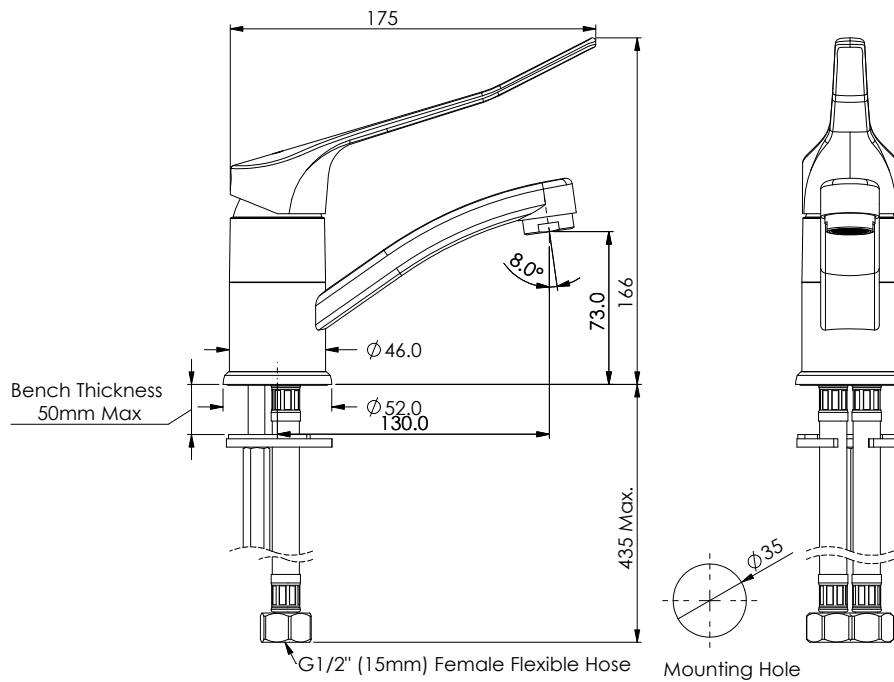

HELIX

Swivel Basin Mixer

LF3518700CP-2 | Chrome
LF3518700BN-2 | PVD Brushed Nickel

MP:4 STAR 7.0L/MIN
LP :5 STAR 6.0L/MIN
All Pressure

- Lead Free
- Swivel Spout

NZ PHONE 0800 655 455
EMAIL nzsales@greenstapware.com
WEBSITE www.greenstapware.com