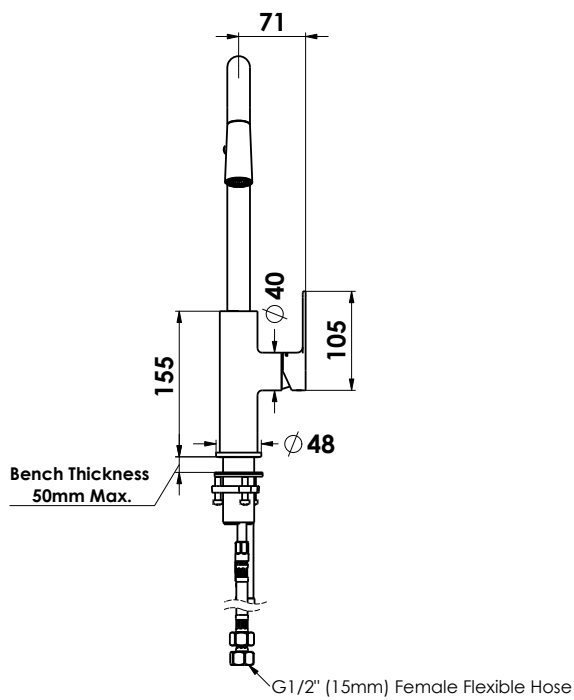

NOVONA

Pull-Down Sink Mixer

- LF23603542CP | Chrome
- LF23603542MB | PVD Matte Black
- LF23603542BN | PVD Brushed Nickel
- LF23603542BB | PVD Brushed Brass
- LF23603542GM | PVD Gunmetal

MP: WELS 5 STAR 6.0 L/MIN
Mains Pressure

- Swivel Spout
- Dual Function Spray
- Pull Down Handset

NZ PHONE 0800 655 455
 EMAIL nzsales@greenstapware.com
 WEBSITE www.greenstapware.com

 | **GREENS**
 where life meets water