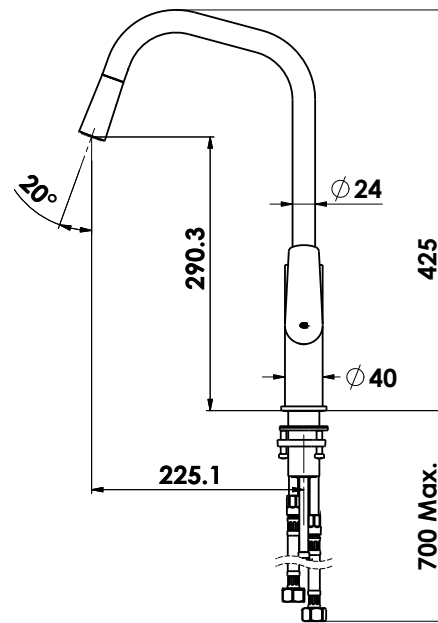

NOVONA

Pull-Down Sink Mixer

- LF23603542CP | Chrome
- LF23603542MB | PVD Matte Black
- LF23603542BN | PVD Brushed Nickel
- LF23603542BB | PVD Brushed Brass
- LF23603542GM | PVD Gunmetal

MP: WELS 5 STAR 6.0 L/MIN
Mains Pressure

- Swivel Spout
- Dual Function Spray
- Pull Down Handset

NZ PHONE 0800 655 455
 EMAIL nzsales@greenstapware.com
 WEBSITE www.greenstapware.com

 | **GREENS**
 where life meets water