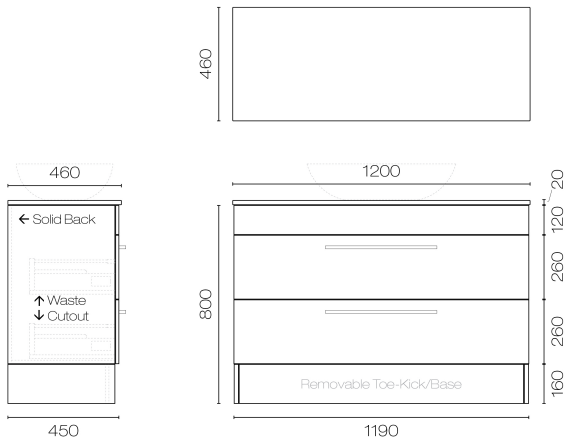

Plaza Opaco 1200 2 Drawer Wall/Floor Vanity

SKU: 336117

Brand	Progetto
Installation	Floor Mounted or Wall Hung (fitted with removable toe-kick)
Width (mm)	1200
Depth (mm)	460
Height (mm)	820mm with toe-kick (Floorstanding), 660mm without toe-kick (Wallhung)
Warranty	7 Years
Taphole	None (can be drilled onsite with drill bit supplied)
Towel Rail Handle	Yes
Cabinet Material	High Gloss Paint Lacquer - White Gloss
Vanity Top Material	Matt White Solid Surface
Notes	Excludes Basin
Other Information	Basin Options & Installation: Bloc vanities exclude basins which need to be ordered separately - refer to the basin section of this website. Tap and waste holes can easily be drilled with holesaws supplied, or top can be cut out for inset basins on-si

Waste Cutout Detail
(both drawers)