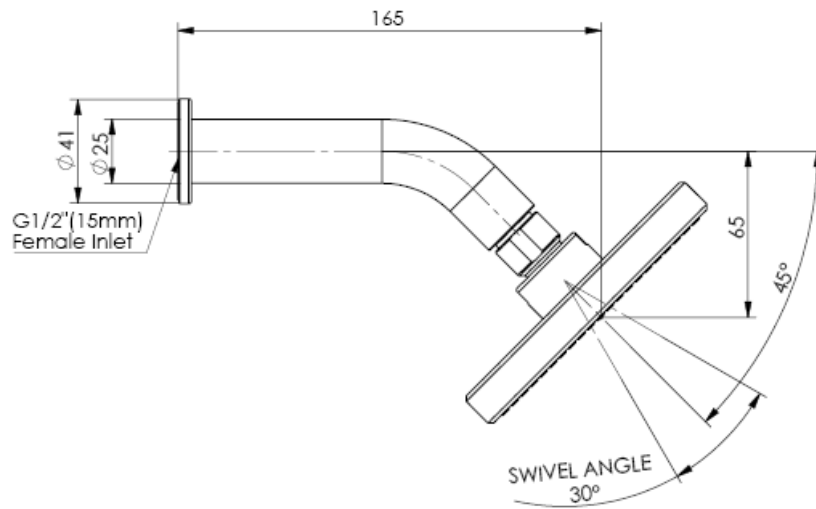

VOLT

RainBoost Shower Rose

57110CP-2 | Chrome

57110MB-2 | PVD Matte Black

57110BN-2 | PVD Brushed Nickel

MP: WELS 3 STAR 9.0L/MIN

LP : WELS 3 STAR 9.0L/MIN

All Pressure from 10kPa

- 120mm Ø Single Function Handset
- 165mm Arm
- RAINBOOST® Technology

NZ PHONE 0800 655 455
EMAIL nzsales@greenstapware.com
WEBSITE www.greenstapware.com

GREENS

where life meets water