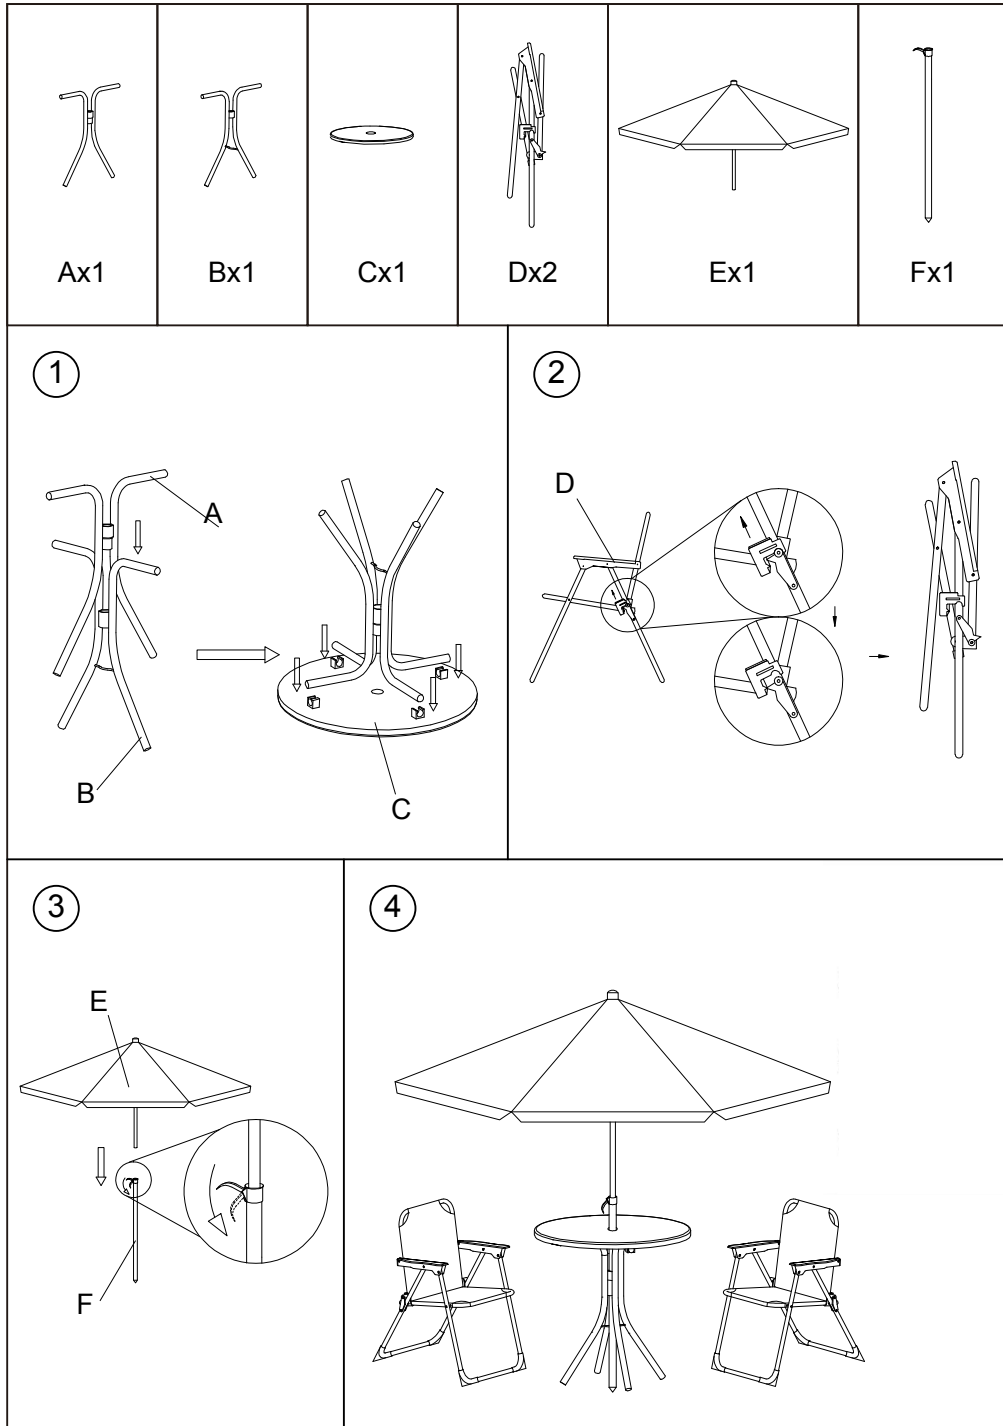

Nouveau®

Outdoor Chair Swing Kids Folded Ladybird

This manual applies to the following products:

SKU:395044/Model:CK-074