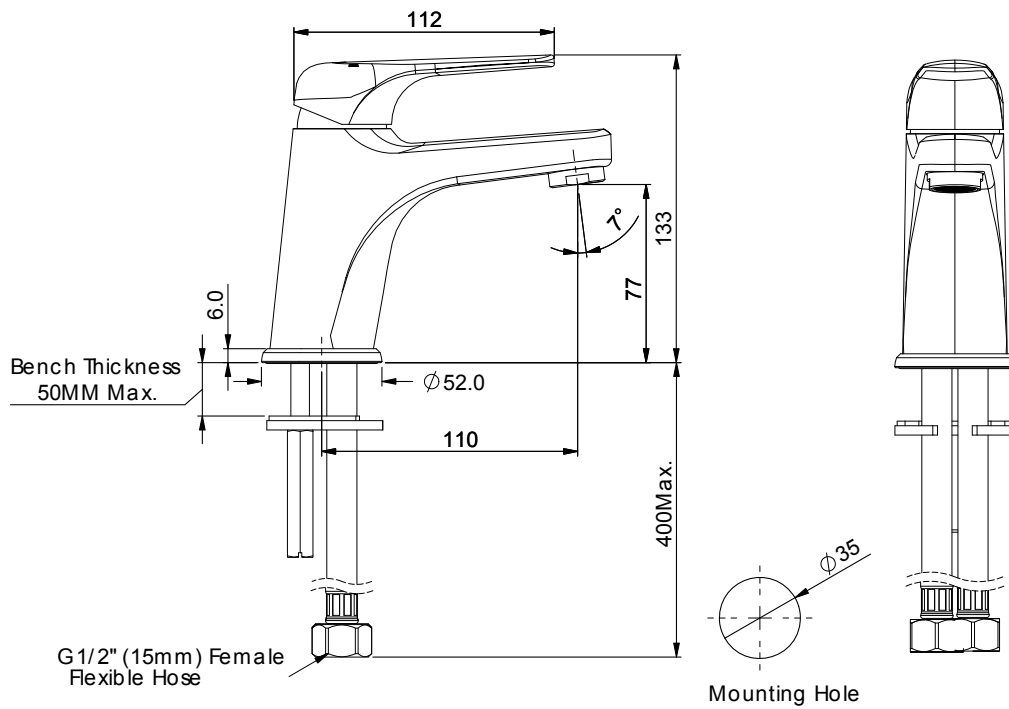

# HELIX Basin Mixer

LF3519700CP-2 | Chrome  
LF3519700BN-2 | PVD Brushed Nickel

MP:4 STAR 7.0L/MIN  
LP :5 STAR 6.0L/MIN  
All Pressure

- Lead Free
- Fixed Spout
- Cold Start Technology

**NZ** PHONE 0800 655 455  
EMAIL [nzsales@greenstapware.com](mailto:nzsales@greenstapware.com)  
WEBSITE [www.greenstapware.com](http://www.greenstapware.com)