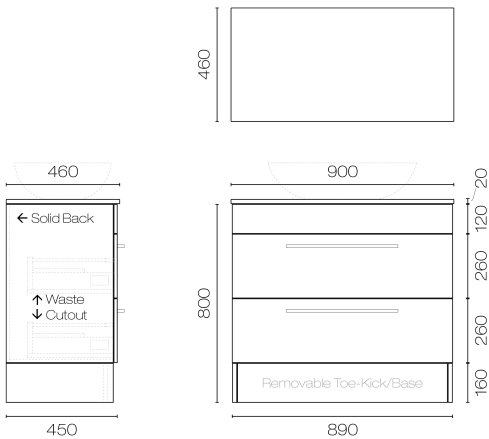

Plaza Opaco 900 2 Drawer Wall/Floor Vanity

SKU: 336116

Brand	Progetto
Installation	Floor Mounted or Wall Hung (fitted with removable toe-kick)
Width (mm)	900
Depth (mm)	460
Height (mm)	820mm with toe-kick (Floorstanding), 660mm without toe-kick (Wallhung)
Warranty	7 Years
Taphole	None (can be drilled onsite with drill bit supplied)
Towel Rail Handle	Yes
Cabinet Material	High Gloss Paint Lacquer - White Gloss
Vanity Top Material	Matt White Solid Surface
Notes	Excludes Basin
Other Information	Basin Options & Installation: Bloc vanities exclude basins which need to be ordered separately - refer to the basin section of this website. Tap and waste holes can easily be drilled with holesaws supplied, or top can be cut out for inset basins on-si

Waste Outcut Detail
(both drawers)