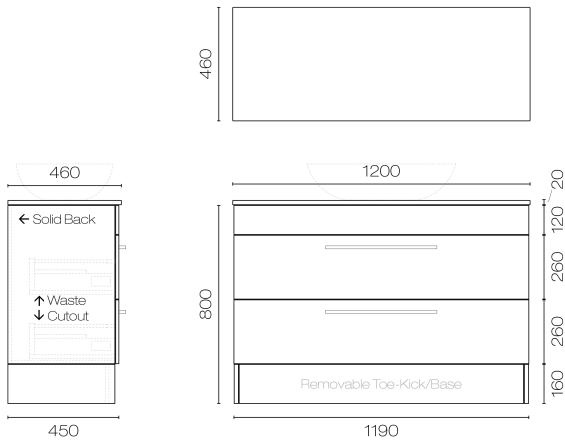

Plaza Opaco 1200 2 Drawer Wall/Floor Vanity

SKU: 336123

Brand	Progetto
Installation	Floor Mounted or Wall Hung (fitted with removable toe-kick)
Width (mm)	1200
Depth (mm)	460
Height (mm)	820mm with toe-kick (Floorstanding), 660mm without toe-kick (Wallhung)
Warranty	7 Years
Taphole	None (can be drilled onsite with drill bit supplied)
Towel Rail Handle	Yes
Cabinet Material	Woodgrain Melamine - Sand Oak
Vanity Top Material	Matt White Solid Surface
Notes	Excludes Basin
Other Information	Basin Options & Installation: Bloc vanities exclude basins which need to be ordered separately - refer to the basin section of this website. Tap and waste holes can easily be drilled with holesaws supplied, or top can be cut out for inset basins on-si

Waste Cutout Detail
(both drawers)