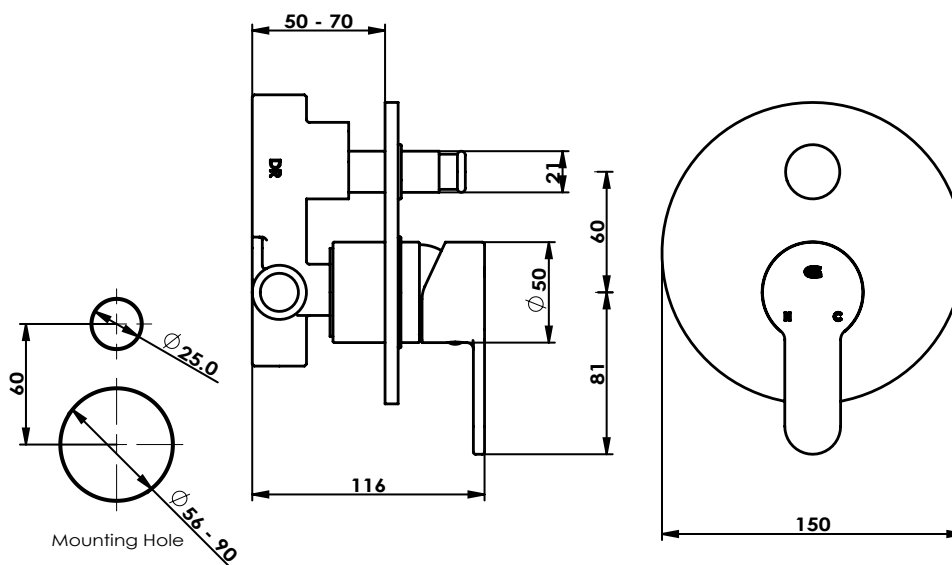

VOLT

Shower Diverter Mixer

- 2534800 | Chrome
- 2534807 | PVD Matte Black
- 2534801 | PVD Brushed Nickel
- 2534806 | PVD Brushed Brass
- 2534809 | PVD Gunmetal

WELS N/A
Mains Pressure

- 150mm Faceplate

NZ PHONE 0800 655 455
 EMAIL nzsales@greenstapware.com
 WEBSITE www.greenstapware.com