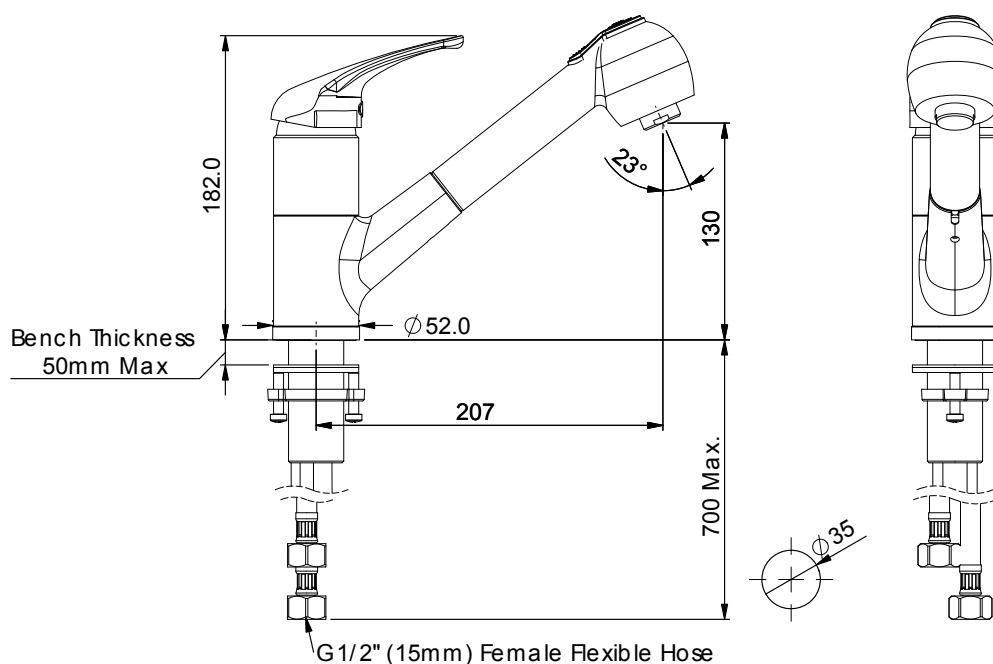

HELIX

Pull-Out Sink Mixer

LF350520CP | Chrome
LF350520BN | PVD Brushed Nickel

MP :5 STAR 6.0L/MIN
Mains Pressure

- Lead Free
- Swivel Spout
- Dual Function Spray

NZ PHONE 0800 655 455
EMAIL nzsales@greenstapware.com
WEBSITE www.greenstapware.com