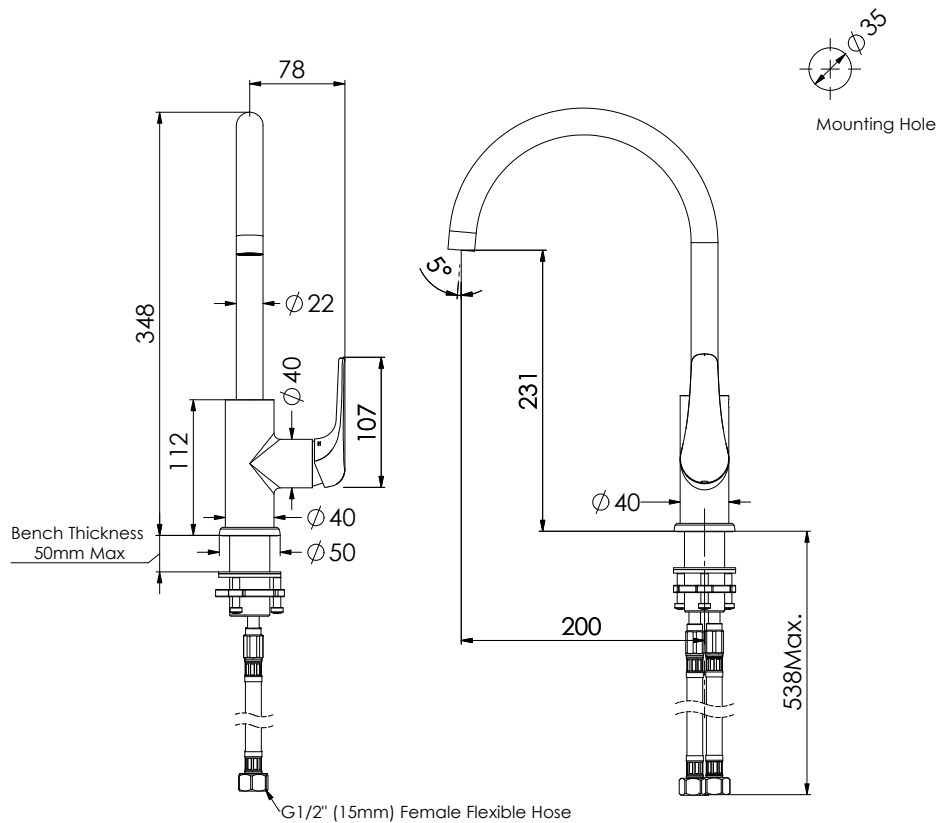

HELIX

Gooseneck Sink Mixer

LF3503540CP-2 | Chrome
 LF3503540BN-2 | PVD Brushed Nickel

MP:4 STAR 7.0L/MIN
 LP :5 STAR 5.0L/MIN
 All Pressure

- Lead Free
- Swivel Spout
- Cold Start Technology

NZ PHONE 0800 655 455
 EMAIL nzsales@greenstapware.com
 WEBSITE www.greenstapware.com