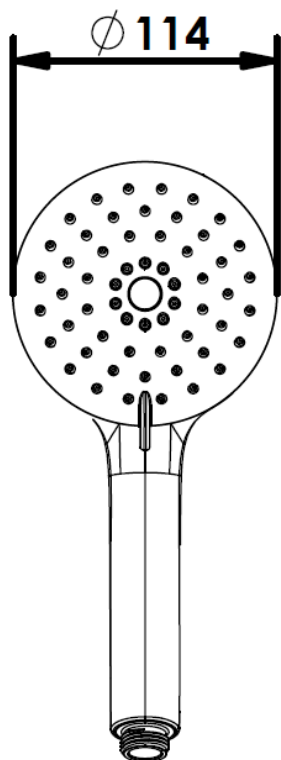

MAIA Hand Shower

- 90402430CP | Chrome
- 90402430BB | PVD Brushed Brass
- 90402430MB | Matte Black
- 90402430GM | PVD Gunmetal
- 90402430BN | PVD Brushed Nickel

MP: WELS 3 STAR 9.0L/MIN
Mains Pressure

- 114mm Ø Multi Function Handset