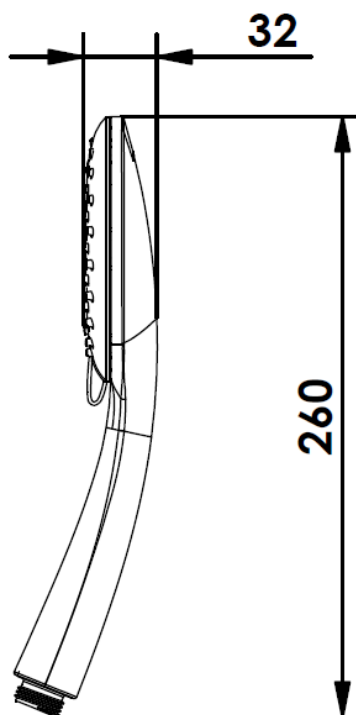

MAIA Hand Shower

- 90402430CP | Chrome
- 90402430BB | PVD Brushed Brass
- 90402430MB | Matte Black
- 90402430GM | PVD Gunmetal
- 90402430BN | PVD Brushed Nickel

MP: WELS 3 STAR 9.0L/MIN
Mains Pressure

- 114mm Ø Multi Function Handset