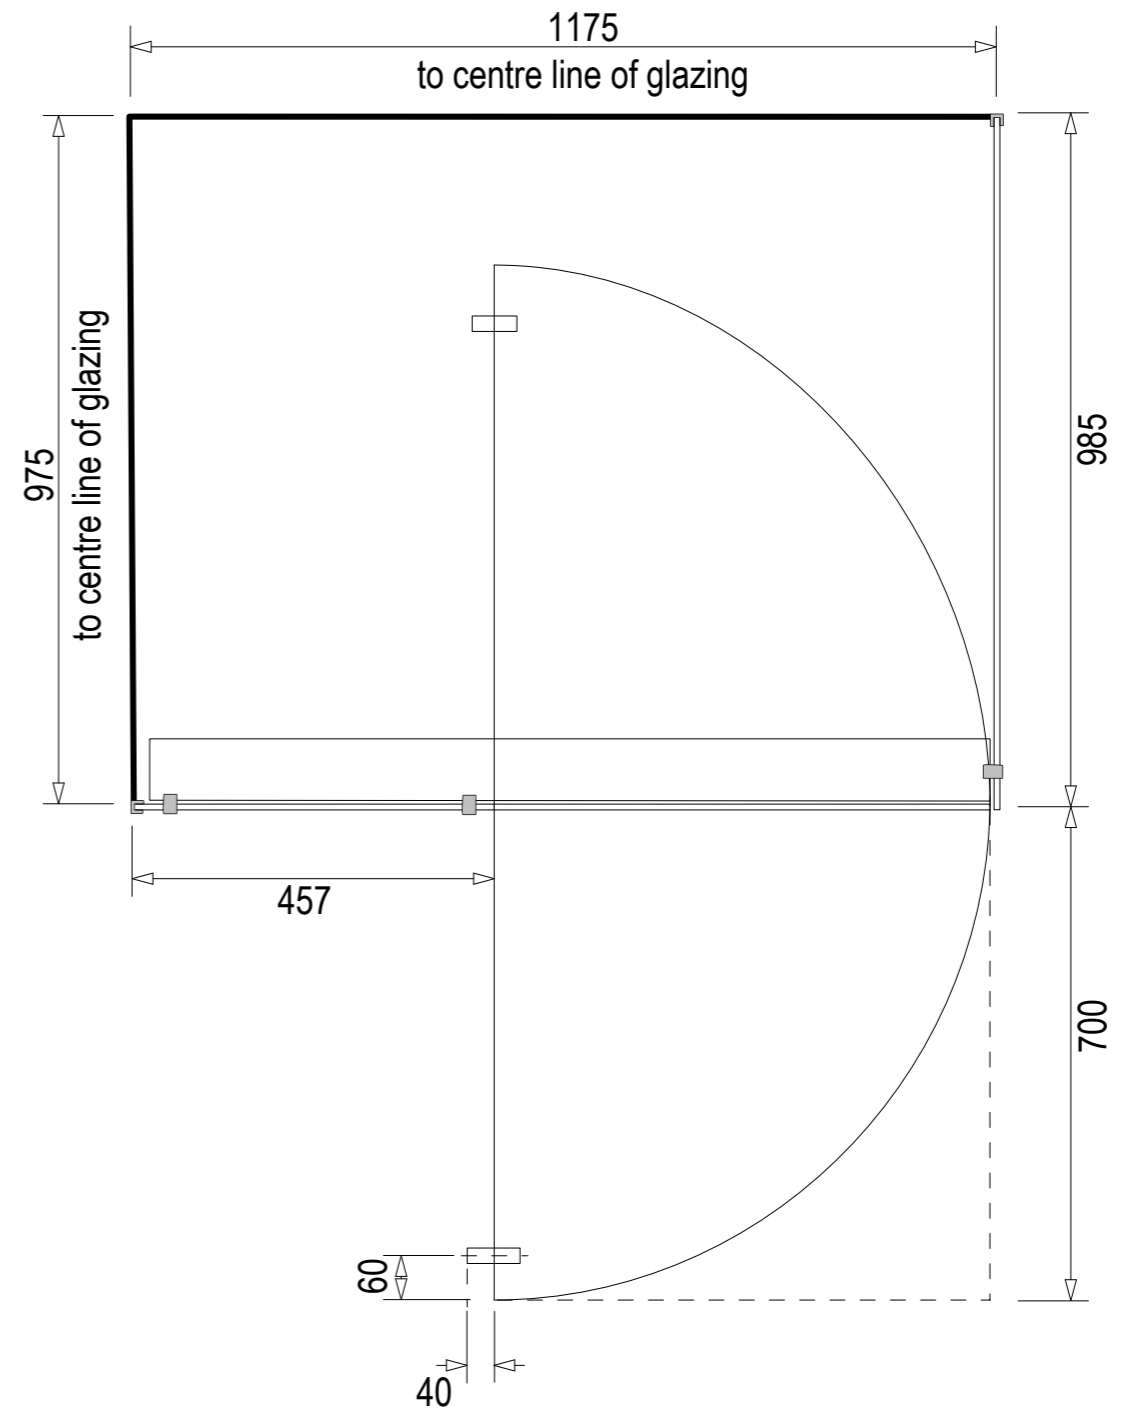

Note: Screens are reversible

Screen Specifications & Components:

- 3x 8mm Toughened **CristalVision™** Nano-Coated Screens @ 2023 high
- 2x Wall Glazing Channels @ 2023mm high
- 1x 6mm Toughened Glass Top Brace @ 100mm wide
- 4x Top Brace Blocks
- 2x Adjustable self-centering 180° Hinges
- 1x Handle set @ 207mm high (192mm hole centres)
- 1x Sill Kit (more info on following pages)

Options in this size:

For more information
visit www.mitre10.co.nz