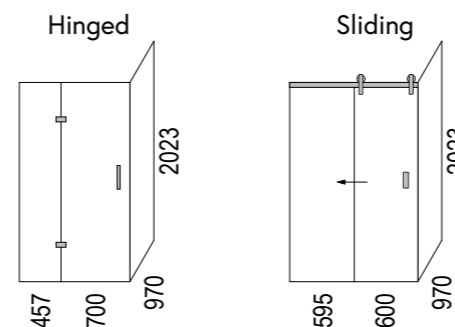

Options in this size:

For more information
visit www.mitre10.co.nz