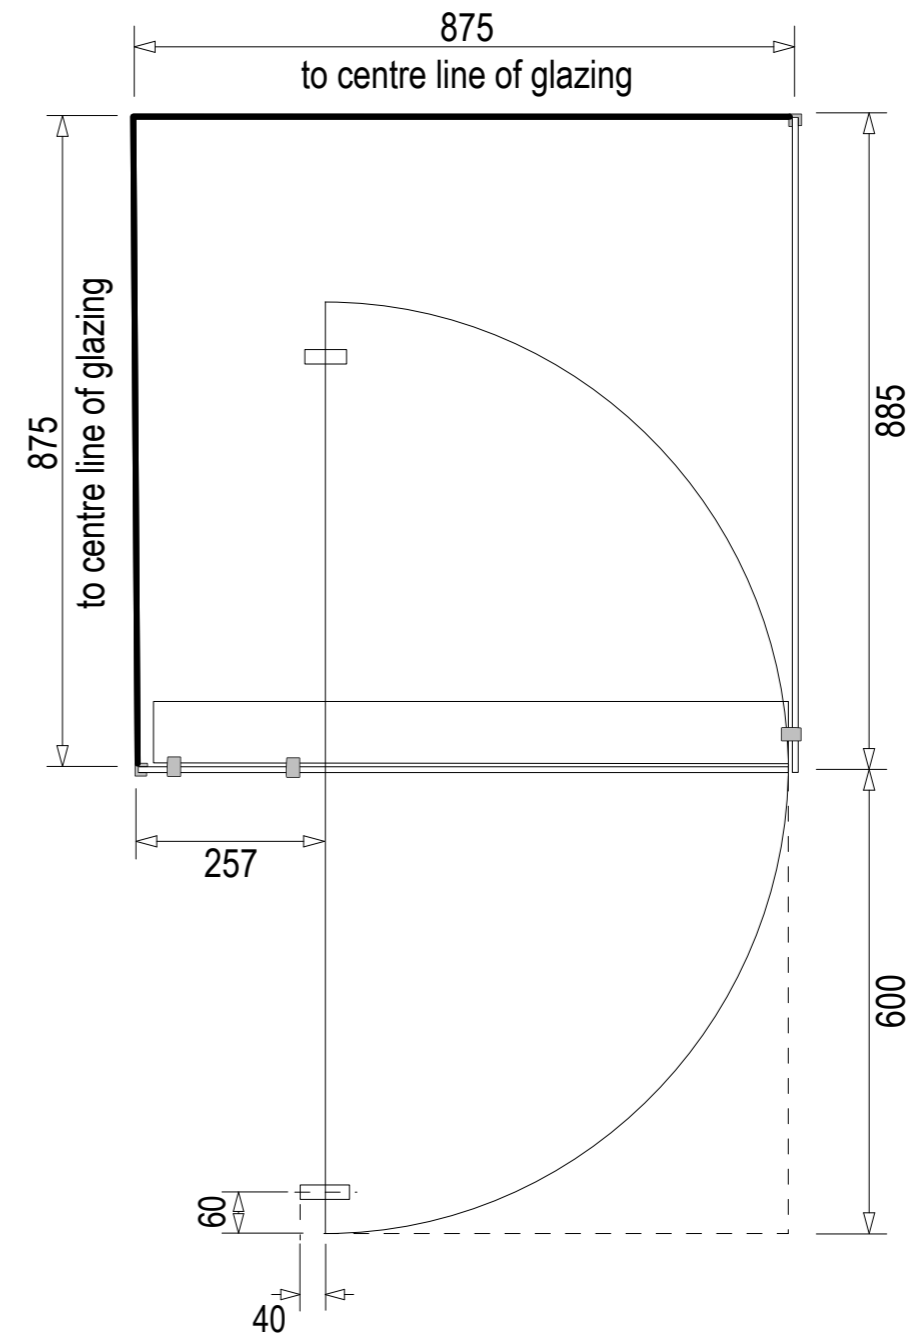

Note: Screens are reversible

Screen Specifications & Components:

- 3x 8mm Toughened **CristalVision™** Nano-Coated Screens @ 2023 high
- 2x Wall Glazing Channels @ 2023mm high
- 1x 6mm Toughened Glass Top Brace @ 100mm wide
- 4x Top Brace Blocks
- 2x Adjustable self-centering 180° Hinges
- 1x Handle set @ 207mm high (192mm hole centres)
- 1x Sill Kit (more info on following pages)