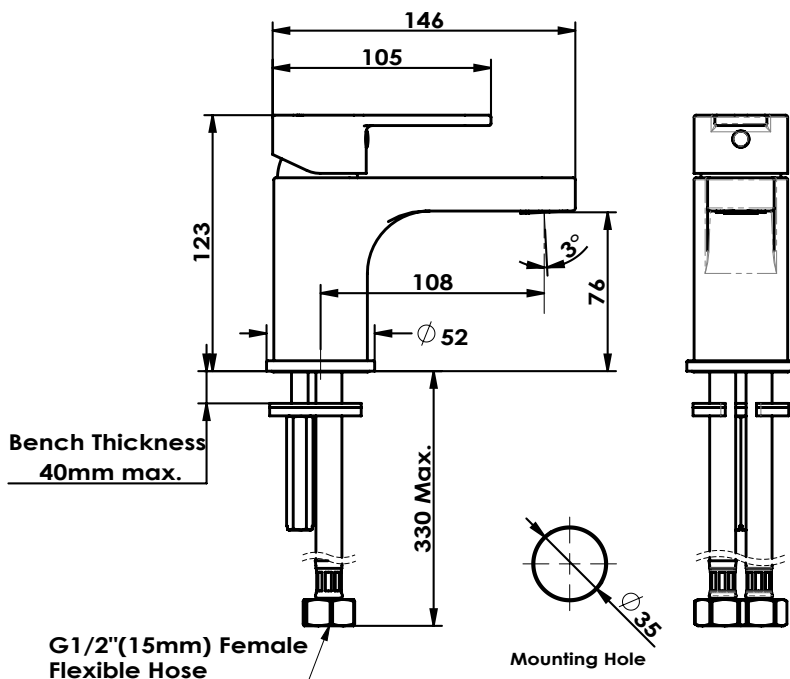

VOLT

Basin Mixer

- LF251360CP-2 | Chrome
- LF251360MB-2 | PVD Matte Black
- LF251360BN-2 | PVD Brushed Nickel
- LF251360BB-2 | PVD Brushed Brass
- LF251360GM-2 | PVD Gunmetal

MP: WELS 4 STAR 7.5L/MIN
LP : WELS 4 STAR 7.5L/MIN
All Pressure

- Fixed spout

NZ PHONE 0800 655 455
EMAIL nzsales@greenstapware.com
WEBSITE www.greenstapware.com

GREENS
where life meets water