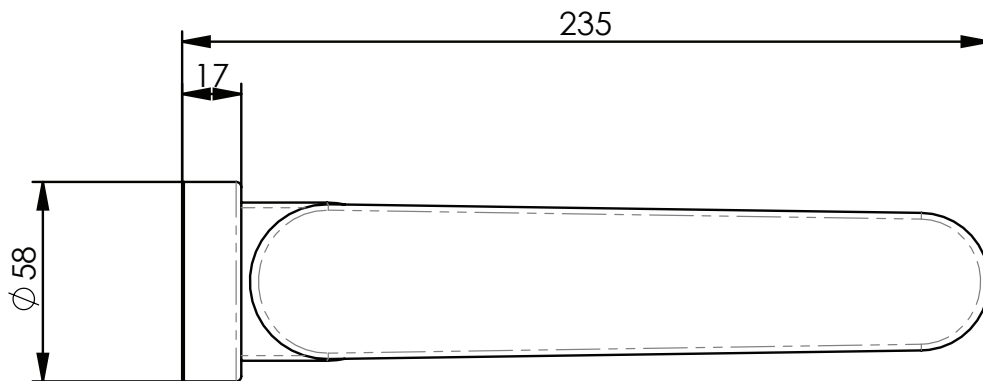

VOLT

Swivel Bath Spout

218770		Chrome
218777		PVD Matte Black
218771		PVD Brushed Nickel
218776		PVD Brushed Brass
218779		PVD Gunmetal

WELS N/A

- Swivel Spout
- 210mm

NZ PHONE 0800 655 455
EMAIL nzsales@greenstapware.com
WEBSITE www.greenstapware.com