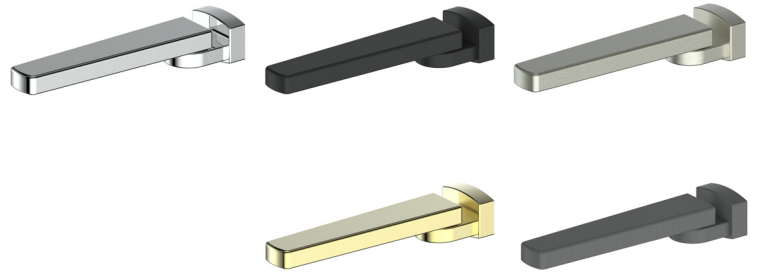

VOLT

Swivel Bath Spout

218770		Chrome
218777		PVD Matte Black
218771		PVD Brushed Nickel
218776		PVD Brushed Brass
218779		PVD Gunmetal

WELS N/A

- Swivel Spout
- 210mm

NZ PHONE 0800 655 455
EMAIL nzsales@greenstapware.com
WEBSITE www.greenstapware.com