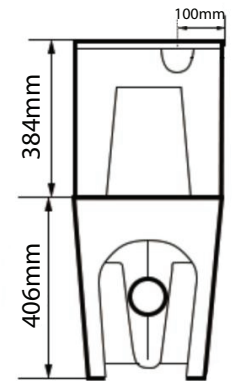

H: 790mm, W: 360mm, D: 640mm

10 year warranty

Warranty	Spare Parts
	<ul style="list-style-type: none">PP seat coverUniversal ValveBlack rubber sealPush ButtonCistern top fixing screwNut for universal inletCistern stop plugBungs for pan holesS-trap adaptorToilet floor fixing bracketWater intake

Technical Details:

Note: All measurements shown are in millimetres.

Sid view

Top view

Back view