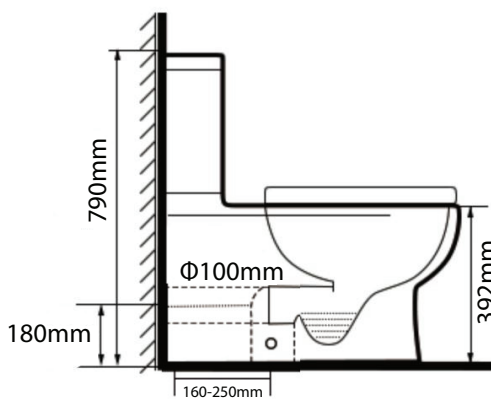

Nouveau®

SPECIFICATION SHEET

Vivo Rimless Back To Wall Toilet

SKU: 386643

Features:

- Soft close plastic slim seat
- Rear & bottom inlet valve
- P trap set out: 180mm, S trap set out: 160-250mm
- Dual flush 4.5L/3.0L

H: 790mm, W: 360mm, D: 640mm

10 year warranty

Warranty	Spare Parts
	<ul style="list-style-type: none">PP seat coverUniversal ValveBlack rubber sealPush ButtonCistern top fixing screwNut for universal inletCistern stop plugBungs for pan holesS-trap adaptorToilet floor fixing bracketWater intake

Technical Details:

Note: All measurements shown are in millimetres.

Sid view

Top view

Back view