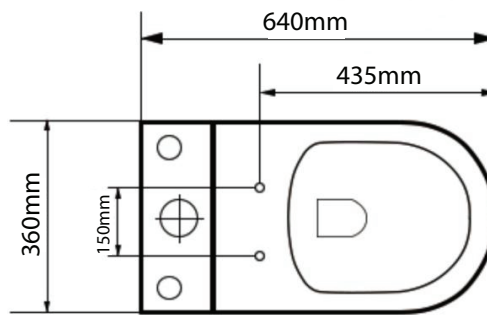

H: 790mm, W: 360mm, D: 640mm

10 year warranty

Warranty	Spare Parts
	<ul style="list-style-type: none">PP seat coverUniversal ValveBlack rubber sealPush ButtonCistern top fixing screwNut for universal inletCistern stop plugBungs for pan holesS-trap adaptorToilet floor fixing bracketWater intake

Technical Details:

Note: All measurements shown are in millimetres.

Sid view

Top view

Back view