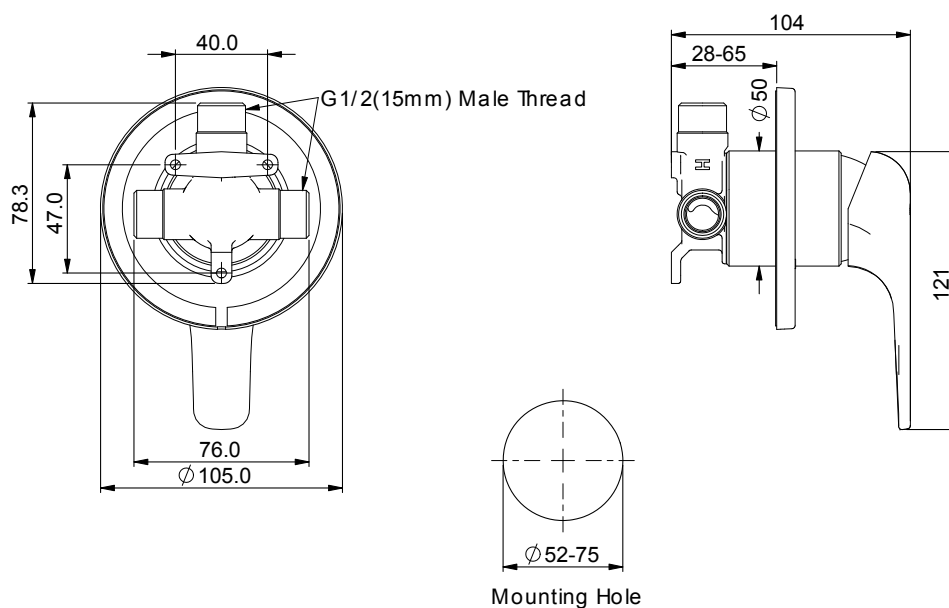

HELIX

FloBoost Shower Mixer

3525678CP | Chrome
3525678BN | PVD Brushed Nickel

WELS N/A
All Pressure from 10kPa

- Faceplate \varnothing 105mm
- FloBOOST Shower Technology

NZ PHONE 0800 655 455
EMAIL nzsales@greenstapware.com
WEBSITE www.greenstapware.com