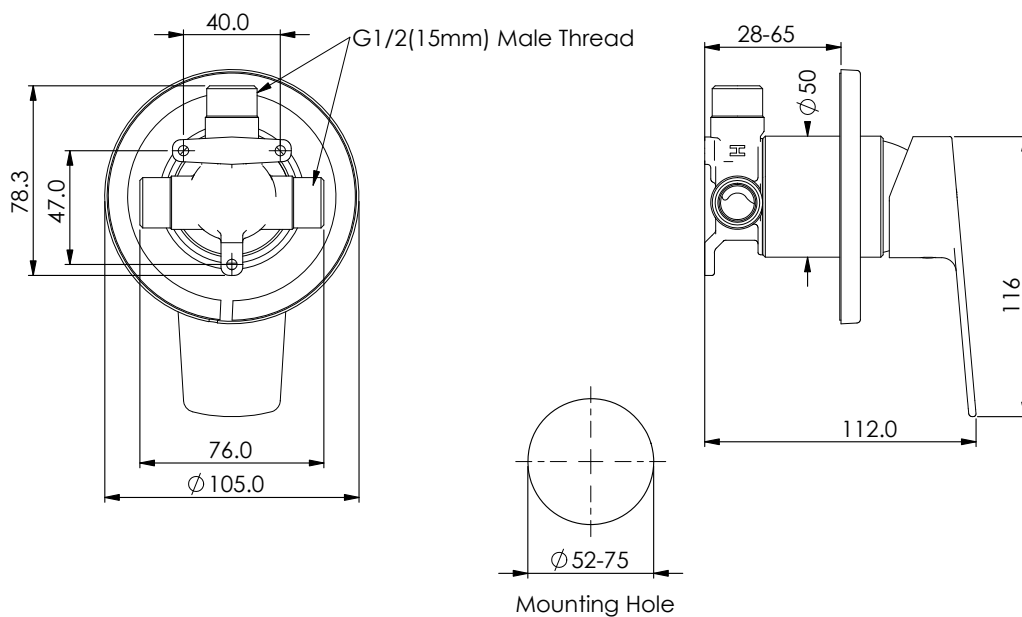

NOVONA

FloBoost Shower Mixer

- 23604288CP | Chrome
- 23604288MB | PVD Matte Black
- 23604288BN | PVD Brushed Nickel
- 23604288BB | PVD Brushed Brass
- 23604288GM | PVD Gunmetal

WELS N/A
 All Pressure from 10kPa

- 105mm Faceplate
- FloBOOST Shower Technology

NZ PHONE 0800 655 455
 EMAIL nzsales@greenstapware.com
 WEBSITE www.greenstapware.com