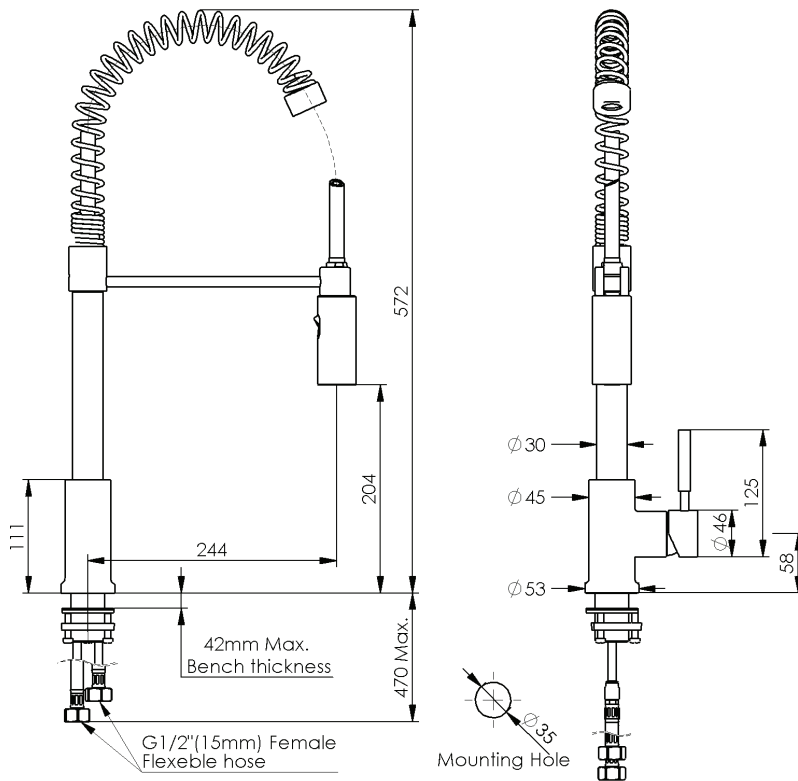

ALFRESCO Spring Spray

LF355301SS | Chrome

MP: WELS 5 STAR 6.0L/MIN
Mains Pressure

- Lead Free
- Swivel Spout
- Dual Function Spray

NZ PHONE 0800 655 455
EMAIL nzsales@greenstapware.com
WEBSITE www.greenstapware.com