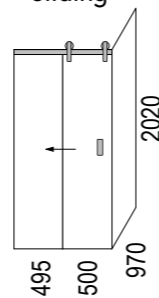

Tray Options:

PureWhite (Gloss White)

GraphiteBlack (Matte Black)

TileOver

Note: Verify exact shower base dimensions on site

Screen Options:

Tray Only (No Screen)

Hinged

Screens are reversible

Sliding

Screens are reversible

For more information visit www.mitre10.co.nz

Note: Screens are reversible

Screen Specifications & Components:

- 3x 8mm Toughened **CristalVision™** Nano-Coated Screens @ 2023 high
- 2x Wall Glazing Channels @ 2023mm high
- 1x 6mm Toughened Glass Top Brace @ 100mm wide
- 4x Top Brace Blocks
- 2x Adjustable self-centering 180° Hinges
- 1x Handle set @ 207mm high (192mm hole centres)
- 1x Sill Kit (more info on following pages)

Options in this size:

For more information visit www.mitre10.co.nz

Note: Screens are reversible

Screen Specifications & Components:

- 3x 8mm Toughened **CristalVision™** Nano-Coated Screens @ 2023 high
- 2x Wall Glazing Channels @ 2023mm high
- 1x 6mm Toughened Glass Top Brace @ 100mm wide
- 4x Top Brace Blocks
- 2x Adjustable self-centering 180° Hinges
- 1x Handle set @ 207mm high (192mm hole centres)
- 1x Sill Kit (more info on following pages)

Options in this size:

For more information
visit www.mitre10.co.nz

Ensure a minimum recess size of
250mm wide x 250mm long x 150mm deep
for the waste outlet