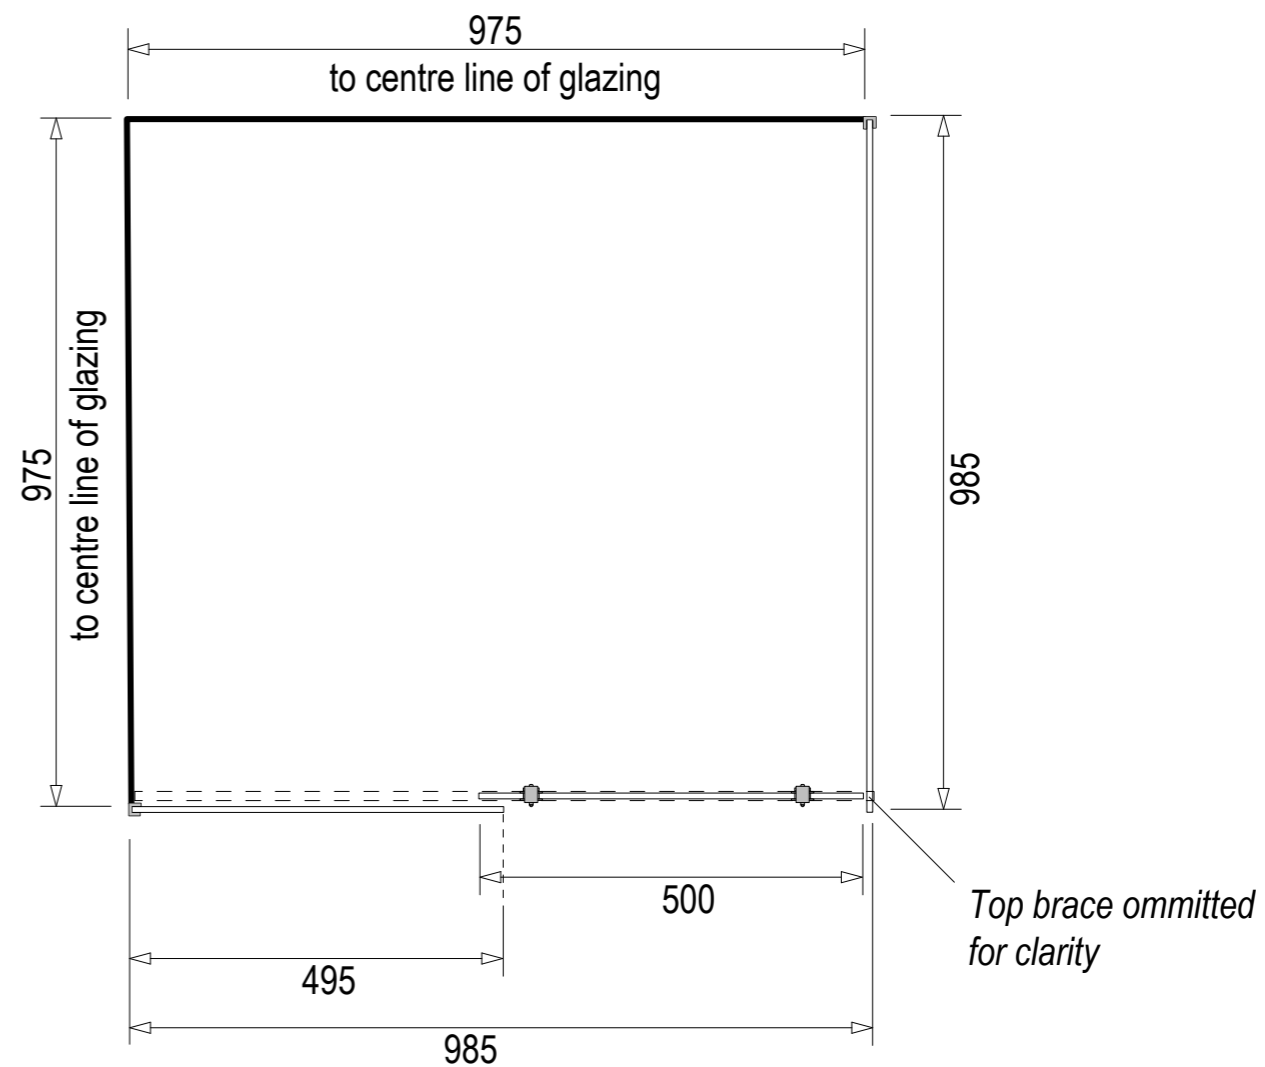

Tray Options:

PureWhite (Gloss White)

GraphiteBlack (Matte Black)

TileOver

Note: Verify exact shower base dimensions on site

Screen Options:

Tray Only (No Screen)

Hinged

Screens are reversible

Sliding

Screens are reversible

For more information visit www.mitre10.co.nz

Note: Screens are reversible

Screen Specifications & Components:

- 3x 8mm Toughened **CristalVision™** Nano-Coated Screens @ 2023 high
- 2x Wall Glazing Channels @ 2023mm high
- 1x 6mm Toughened Glass Top Brace @ 100mm wide
- 4x Top Brace Blocks
- 2x Adjustable self-centering 180° Hinges
- 1x Handle set @ 207mm high (192mm hole centres)
- 1x Sill Kit (more info on following pages)

Options in this size:

For more information visit www.mitre10.co.nz

Note: Screens are reversible

Screen Specifications & Components:

- 3x 8mm Toughened **CristalVision™** Nano-Coated Screens @ 2023 high
- 2x Wall Glazing Channels @ 2023mm high
- 1x 6mm Toughened Glass Top Brace @ 100mm wide
- 4x Top Brace Blocks
- 2x Adjustable self-centering 180° Hinges
- 1x Handle set @ 207mm high (192mm hole centres)
- 1x Sill Kit (more info on following pages)

Options in this size:

For more information
visit www.mitre10.co.nz

Ensure a minimum recess size of
250mm wide x 250mm long x 150mm deep
for the waste outlet