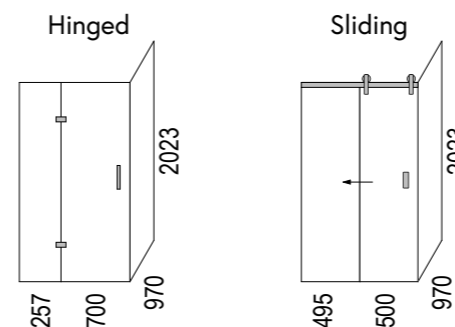

Screens are reversible

Sliding

Screens are reversible

For more information visit www.mitre10.co.nz

Note: Screens are reversible

Screen Specifications & Components:

- 3x 8mm Toughened **CristalVision™** Nano-Coated Screens @ 2023 high
- 2x Wall Glazing Channels @ 2023mm high
- 1x 6mm Toughened Glass Top Brace @ 100mm wide
- 4x Top Brace Blocks
- 2x Adjustable self-centering 180° Hinges
- 1x Handle set @ 207mm high (192mm hole centres)
- 1x Sill Kit (more info on following pages)

Options in this size:

For more information visit www.mitre10.co.nz

Note: Screens are reversible

Screen Specifications & Components:

- 3x 8mm Toughened **CristalVision™** Nano-Coated Screens @ 2023 high
- 2x Wall Glazing Channels @ 2023mm high
- 1x 6mm Toughened Glass Top Brace @ 100mm wide
- 4x Top Brace Blocks
- 2x Adjustable self-centering 180° Hinges
- 1x Handle set @ 207mm high (192mm hole centres)
- 1x Sill Kit (more info on following pages)

Options in this size:

For more information
visit www.mitre10.co.nz

Ensure a minimum recess size of
250mm wide x 250mm long x 150mm deep
for the waste outlet