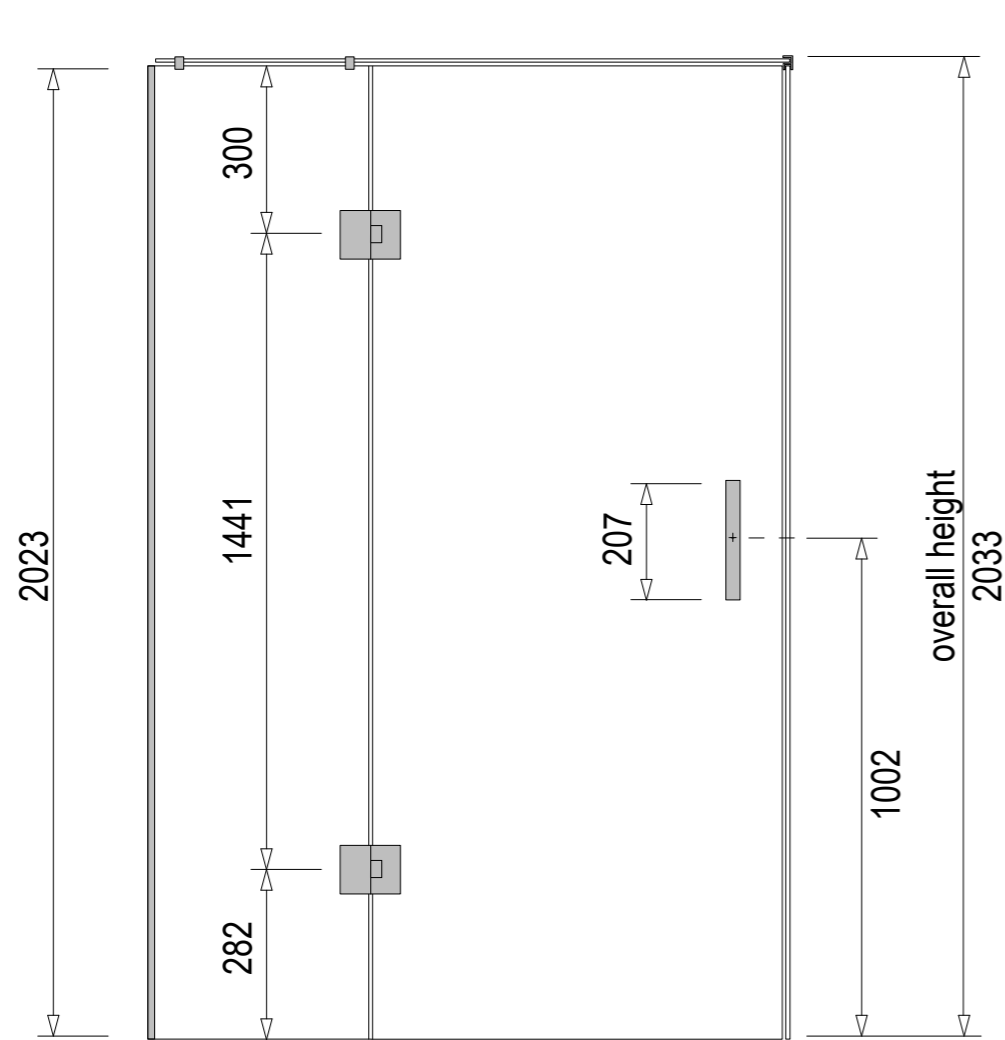

Tray Options:

PureWhite (Gloss White)

GraphiteBlack (Matte Black)

TileOver

Note: Verify exact shower base dimensions on site

Screen Options:

Tray Only (No Screen)

Hinged

Screens are reversible

Sliding

Screens are reversible

For more information visit www.mitre10.co.nz

Note: Screens are reversible

Screen Specifications & Components:

- 3x 8mm Toughened **CristalVision™** Nano-Coated Screens @ 2023 high
- 2x Wall Glazing Channels @ 2023mm high
- 1x 6mm Toughened Glass Top Brace @ 100mm wide
- 4x Top Brace Blocks
- 2x Adjustable self-centering 180° Hinges
- 1x Handle set @ 207mm high (192mm hole centres)
- 1x Sill Kit (more info on following pages)

Options in this size:

For more information visit www.mitre10.co.nz

Note: Screens are reversible

Screen Specifications & Components:

- 3x 8mm Toughened **CristalVision™** Nano-Coated Screens @ 2023 high
- 2x Wall Glazing Channels @ 2023mm high
- 1x 6mm Toughened Glass Top Brace @ 100mm wide
- 4x Top Brace Blocks
- 2x Adjustable self-centering 180° Hinges
- 1x Handle set @ 207mm high (192mm hole centres)
- 1x Sill Kit (more info on following pages)

Options in this size:

For more information
visit www.mitre10.co.nz

Ensure a minimum recess size of
250mm wide x 250mm long x 150mm deep
for the waste outlet