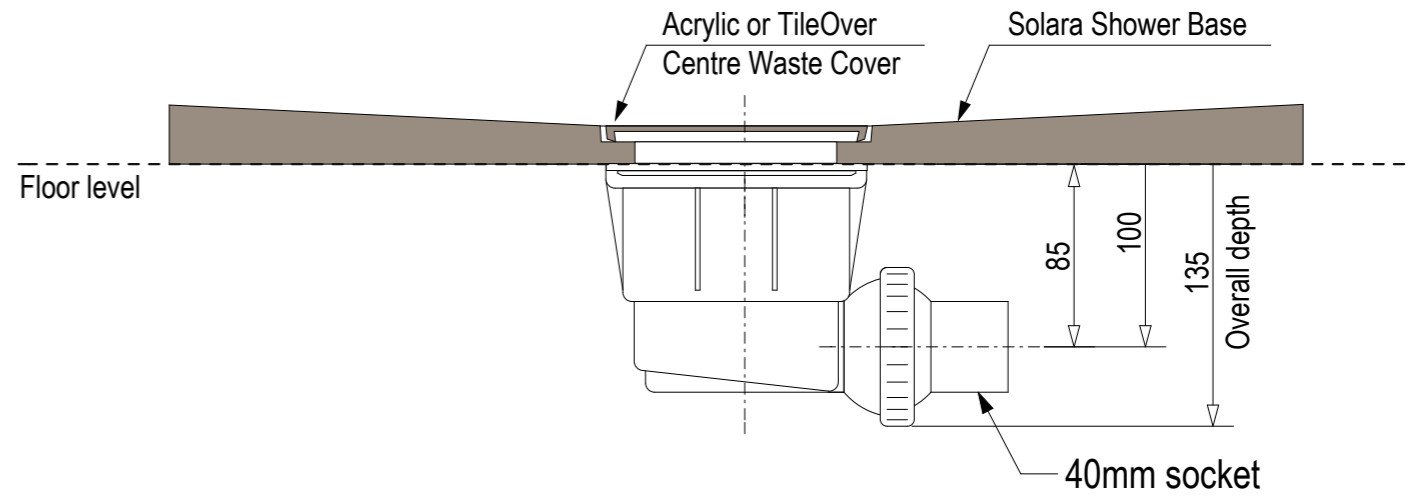

Options in this size:

For more information visit www.mitre10.co.nz

Note: Screens are reversible

Screen Specifications & Components:

- 3x 8mm Toughened **CristalVision™** Nano-Coated Screens @ 2023 high
- 2x Wall Glazing Channels @ 2023mm high
- 1x 6mm Toughened Glass Top Brace @ 100mm wide
- 4x Top Brace Blocks
- 2x Adjustable self-centering 180° Hinges
- 1x Handle set @ 207mm high (192mm hole centres)
- 1x Sill Kit (more info on following pages)

Options in this size:

For more information
visit www.mitre10.co.nz

Ensure a minimum recess size of
250mm wide x 250mm long x 150mm deep
for the waste outlet