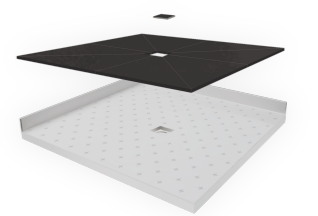

Tray Options:

PureWhite (Gloss White)

GraphiteBlack (Matte Black)

TileOver

Note: Verify exact shower base dimensions on site

Screen Options:

Tray Only (No Screen)

Hinged

Screens are reversible

Sliding

Screens are reversible

For more information visit www.mitre10.co.nz

Note: Screens are reversible

Screen Specifications & Components:

- 3x 8mm Toughened **CristalVision™** Nano-Coated Screens @ 2023 high
- 2x Wall Glazing Channels @ 2023mm high
- 1x 6mm Toughened Glass Top Brace @ 100mm wide
- 4x Top Brace Blocks
- 2x Adjustable self-centering 180° Hinges
- 1x Handle set @ 207mm high (192mm hole centres)
- 1x Sill Kit (more info on following pages)

Options in this size:

For more information visit www.mitre10.co.nz

Note: Screens are reversible

Screen Specifications & Components:

- 3x 8mm Toughened **CristalVision™** Nano-Coated Screens @ 2023 high
- 2x Wall Glazing Channels @ 2023mm high
- 1x 6mm Toughened Glass Top Brace @ 100mm wide
- 4x Top Brace Blocks
- 2x Adjustable self-centering 180° Hinges
- 1x Handle set @ 207mm high (192mm hole centres)
- 1x Sill Kit (more info on following pages)

Options in this size:

For more information
visit www.mitre10.co.nz

Ensure a minimum recess size of
250mm wide x 250mm long x 150mm deep
for the waste outlet