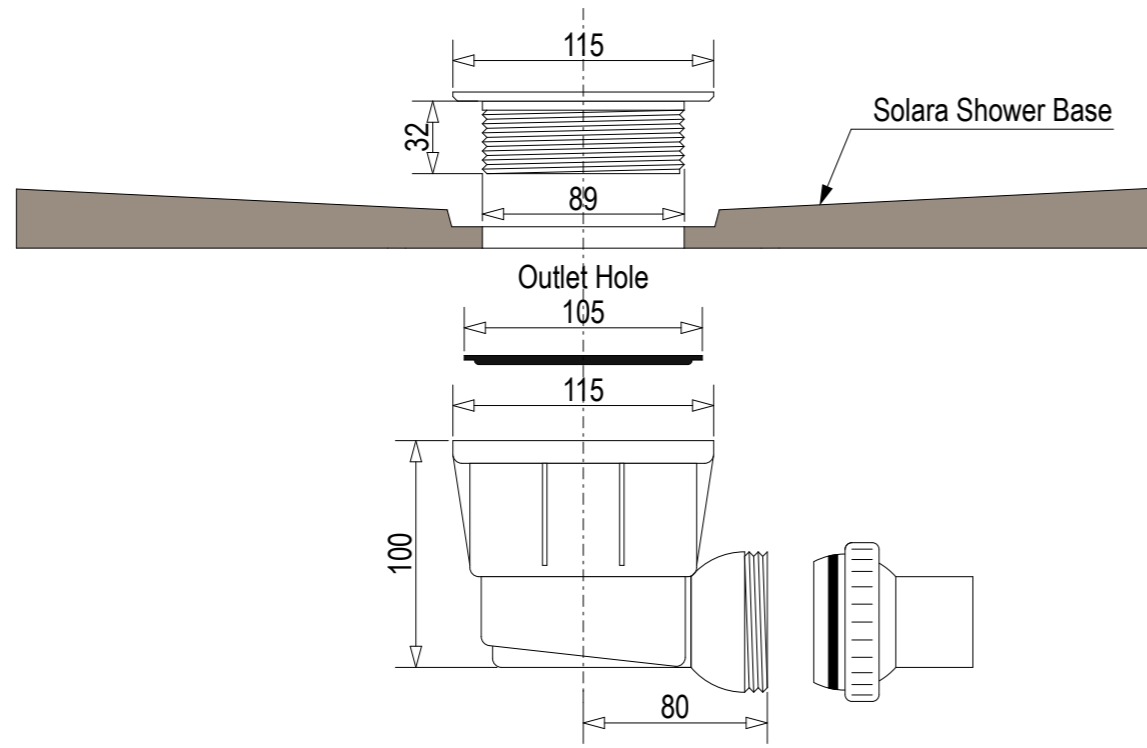

Options in this size:

For more information visit www.mitre10.co.nz

Note: Screens are reversible

Screen Specifications & Components:

- 3x 8mm Toughened **CristalVision™** Nano-Coated Screens @ 2023 high
- 2x Wall Glazing Channels @ 2023mm high
- 1x 6mm Toughened Glass Top Brace @ 100mm wide
- 4x Top Brace Blocks
- 2x Adjustable self-centering 180° Hinges
- 1x Handle set @ 207mm high (192mm hole centres)
- 1x Sill Kit (more info on following pages)

Options in this size:

For more information
visit www.mitre10.co.nz

Ensure a minimum recess size of
250mm wide x 250mm long x 150mm deep
for the waste outlet