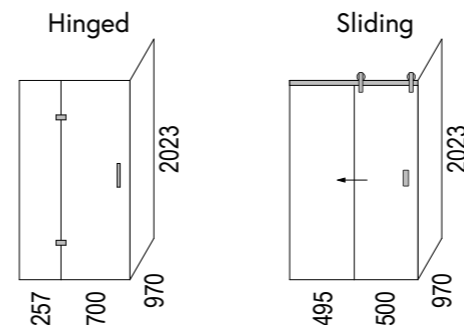

Screens are reversible

Sliding

Screens are reversible

For more information visit www.mitre10.co.nz

Note: Screens are reversible

Screen Specifications & Components:

- 3x 8mm Toughened **CristalVision™** Nano-Coated Screens @ 2023 high
- 2x Wall Glazing Channels @ 2023mm high
- 1x 6mm Toughened Glass Top Brace @ 100mm wide
- 4x Top Brace Blocks
- 2x Adjustable self-centering 180° Hinges
- 1x Handle set @ 207mm high (192mm hole centres)
- 1x Sill Kit (more info on following pages)

Options in this size:

For more information visit www.mitre10.co.nz

Note: Screens are reversible

Screen Specifications & Components:

- 3x 8mm Toughened **CristalVision™** Nano-Coated Screens @ 2023 high
- 2x Wall Glazing Channels @ 2023mm high
- 1x 6mm Toughened Glass Top Brace @ 100mm wide
- 4x Top Brace Blocks
- 2x Adjustable self-centering 180° Hinges
- 1x Handle set @ 207mm high (192mm hole centres)
- 1x Sill Kit (more info on following pages)

Options in this size:

For more information
visit www.mitre10.co.nz

Ensure a minimum recess size of
250mm wide x 250mm long x 150mm deep
for the waste outlet