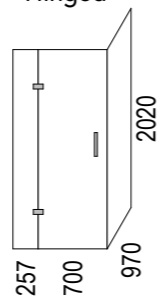

Tray Options:

PureWhite (Gloss White)

GraphiteBlack (Matte Black)

TileOver

Note: Verify exact shower base dimensions on site

Screen Options:

Tray Only (No Screen)

Hinged

Screens are reversible

Sliding

Screens are reversible

For more information visit www.mitre10.co.nz

Note: Screens are reversible

Screen Specifications & Components:

- 3x 8mm Toughened **CristalVision™** Nano-Coated Screens @ 2023 high
- 2x Wall Glazing Channels @ 2023mm high
- 1x 6mm Toughened Glass Top Brace @ 100mm wide
- 4x Top Brace Blocks
- 2x Adjustable self-centering 180° Hinges
- 1x Handle set @ 207mm high (192mm hole centres)
- 1x Sill Kit (more info on following pages)

Options in this size:

For more information visit www.mitre10.co.nz

Note: Screens are reversible

Screen Specifications & Components:

- 3x 8mm Toughened **CristalVision™** Nano-Coated Screens @ 2023 high
- 2x Wall Glazing Channels @ 2023mm high
- 1x 6mm Toughened Glass Top Brace @ 100mm wide
- 4x Top Brace Blocks
- 2x Adjustable self-centering 180° Hinges
- 1x Handle set @ 207mm high (192mm hole centres)
- 1x Sill Kit (more info on following pages)

Options in this size:

For more information
visit www.mitre10.co.nz

Ensure a minimum recess size of
250mm wide x 250mm long x 150mm deep
for the waste outlet