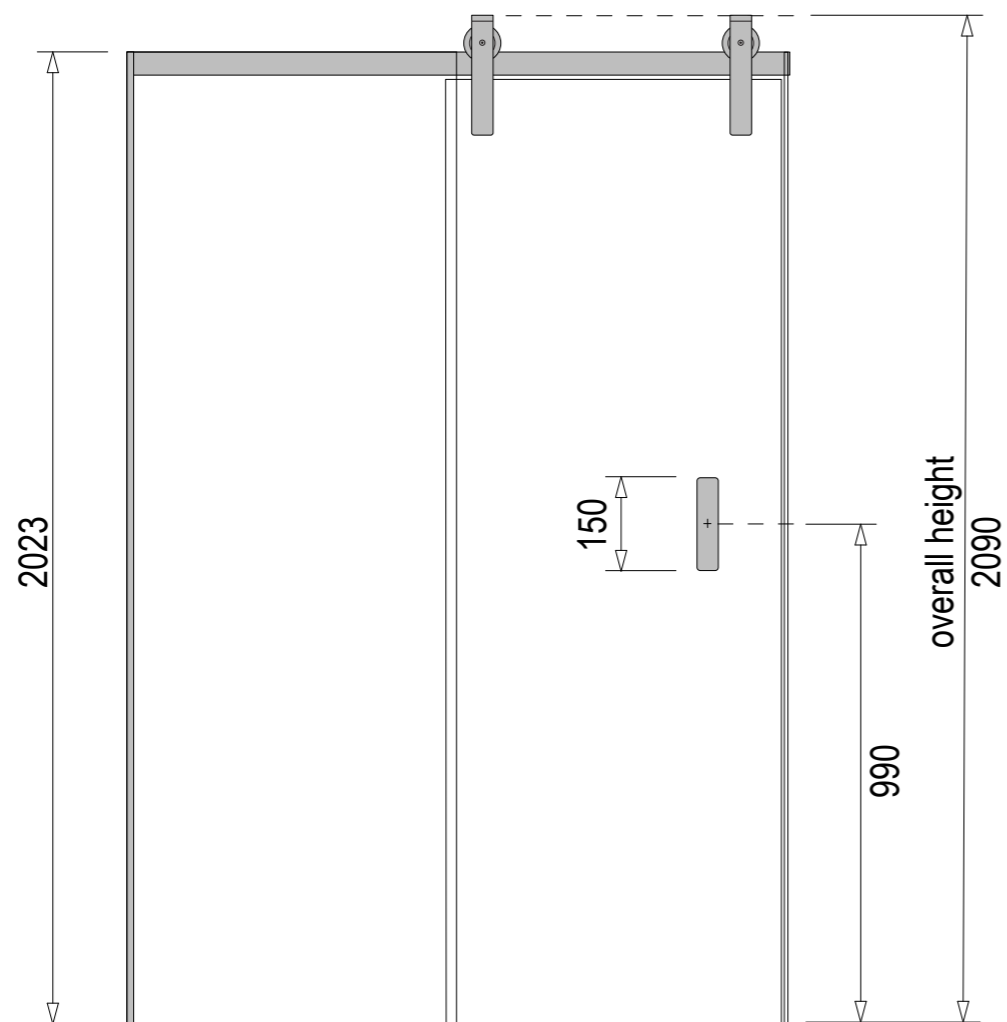

Tray Options:

PureWhite (Gloss White)

GraphiteBlack (Matte Black)

TileOver

Note: Verify exact shower base dimensions on site

Screen Options:

Tray Only (No Screen)

Hinged

Screens are reversible

Sliding

Screens are reversible

For more information visit www.mitre10.co.nz

Note: Screens are reversible

Screen Specifications & Components:

- 3x 8mm Toughened **CristalVision™** Nano-Coated Screens @ 2023 high
- 2x Wall Glazing Channels @ 2023mm high
- 1x 6mm Toughened Glass Top Brace @ 100mm wide
- 4x Top Brace Blocks
- 2x Adjustable self-centering 180° Hinges
- 1x Handle set @ 207mm high (192mm hole centres)
- 1x Sill Kit (more info on following pages)

Options in this size:

For more information visit www.mitre10.co.nz

Note: Screens are reversible

Screen Specifications & Components:

- 3x 8mm Toughened **CristalVision™** Nano-Coated Screens @ 2023 high
- 2x Wall Glazing Channels @ 2023mm high
- 1x 6mm Toughened Glass Top Brace @ 100mm wide
- 4x Top Brace Blocks
- 2x Adjustable self-centering 180° Hinges
- 1x Handle set @ 207mm high (192mm hole centres)
- 1x Sill Kit (more info on following pages)

Options in this size:

For more information
visit www.mitre10.co.nz

Ensure a minimum recess size of
250mm wide x 250mm long x 150mm deep
for the waste outlet