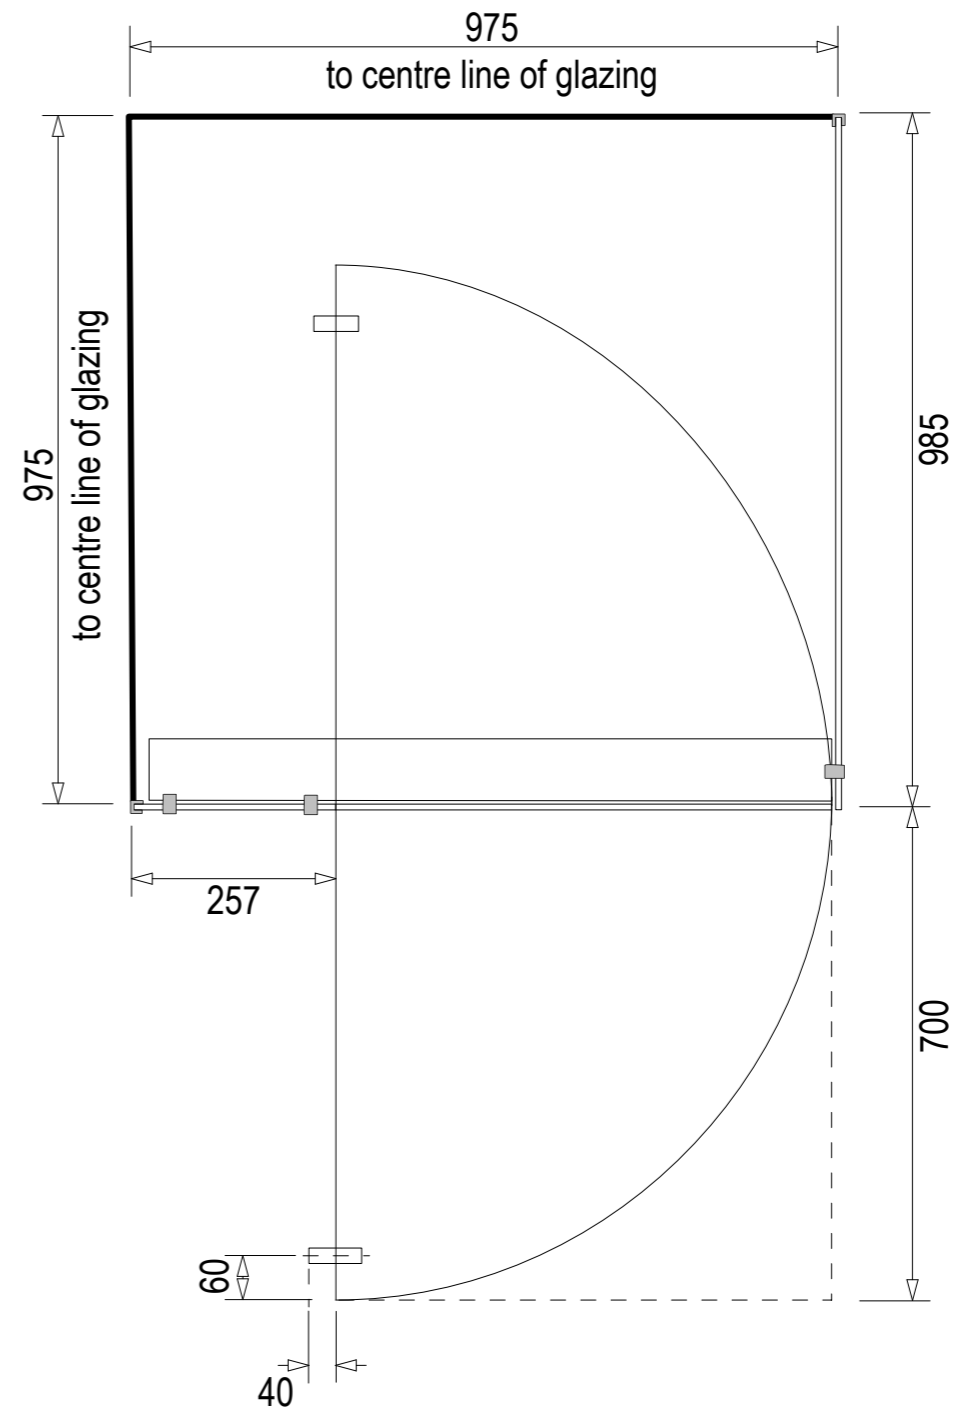

Tray Options:

PureWhite (Gloss White)

GraphiteBlack (Matte Black)

TileOver

Note: Verify exact shower base dimensions on site

Screen Options:

Tray Only (No Screen)

Hinged

Screens are reversible

Sliding

Screens are reversible

For more information visit www.mitre10.co.nz

Note: Screens are reversible

Screen Specifications & Components:

- 3x 8mm Toughened **CristalVision™** Nano-Coated Screens @ 2023 high
- 2x Wall Glazing Channels @ 2023mm high
- 1x 6mm Toughened Glass Top Brace @ 100mm wide
- 4x Top Brace Blocks
- 2x Adjustable self-centering 180° Hinges
- 1x Handle set @ 207mm high (192mm hole centres)
- 1x Sill Kit (more info on following pages)

Options in this size:

For more information visit www.mitre10.co.nz

Note: Screens are reversible

Screen Specifications & Components:

- 3x 8mm Toughened **CristalVision™** Nano-Coated Screens @ 2023 high
- 2x Wall Glazing Channels @ 2023mm high
- 1x 6mm Toughened Glass Top Brace @ 100mm wide
- 4x Top Brace Blocks
- 2x Adjustable self-centering 180° Hinges
- 1x Handle set @ 207mm high (192mm hole centres)
- 1x Sill Kit (more info on following pages)

Options in this size:

For more information
visit www.mitre10.co.nz

Ensure a minimum recess size of
250mm wide x 250mm long x 150mm deep
for the waste outlet