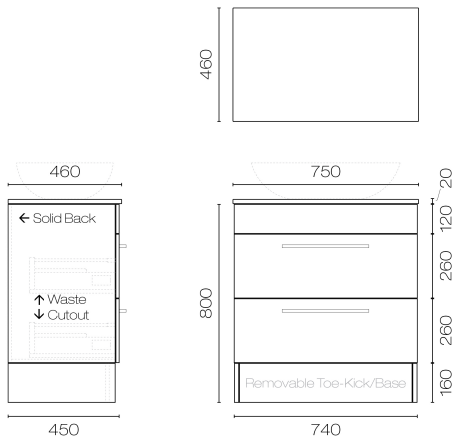

Plaza Opaco 750 2 Drawer Wall/Floor Vanity

SKU: 336127

Brand	Progetto
Installation	Floor Mounted or Wall Hung (fitted with removable toe-kick)
Width (mm)	750
Depth (mm)	460
Height (mm)	820mm with toe-kick (Floorstanding), 660mm without toe-kick (Wallhung)
Warranty	7 Years
Taphole	None (can be drilled onsite with drill bit supplied)
Towel Rail Handle	Yes
Cabinet Material	Woodgrain Melamine - Black Oak
Vanity Top Material	Matt White Solid Surface
Notes	Excludes Basin
Other Information	Basin Options & Installation: Bloc vanities exclude basins which need to be ordered separately - refer to the basin section of this website. Tap and waste holes can easily be drilled with holesaws supplied, or top can be cut out for inset basins on-si

Waste Cutout Detail
(both drawers)